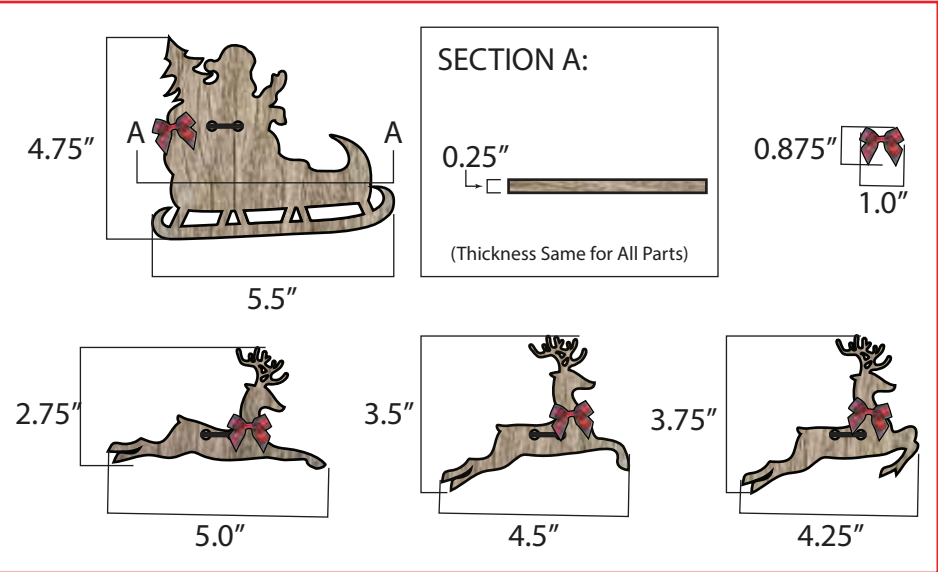

6 ft

Dimensions

For Reference Only

Product Name: Barn Santa's Reindeer	Product Grouping: Garland
Product Development Number: Product Number and Name	Material Suggestion: Raw/Reclaimed Wood, Flannel & Plaid Ribbon, Twine

6 ft

Dimensions

For Reference Only

Product Name: Xmas Cookie Cutter	Product Grouping: Garland
Product Development Number: Product Number and Name	Material Suggestion: Galvanized Metal, Twine, Gingham Ribbon