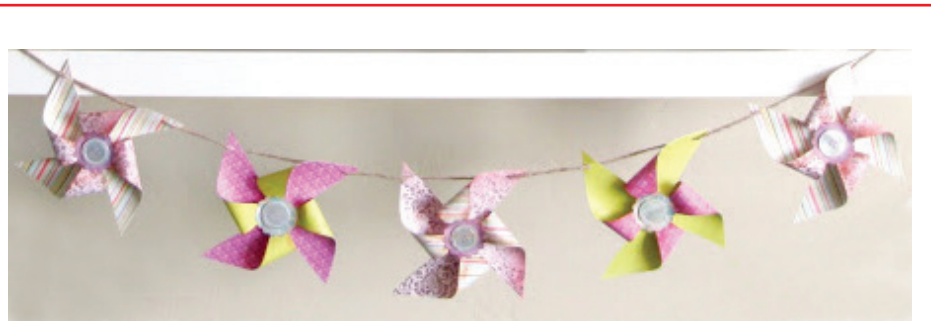

For Reference Only