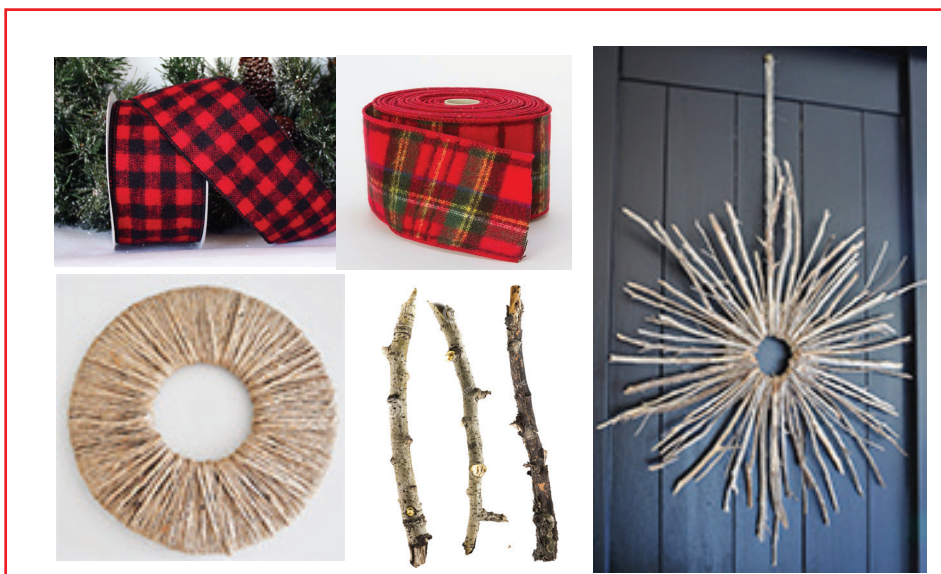

6 ft

Dimensions

For Reference Only

Product Name: Barn Santa's Reindeer	Product Grouping: Garland
Product Development Number: Product Number and Name	Material Suggestion: Raw/Reclaimed Wood, Flannel & Plaid Ribbon, Twine

6 ft

Dimensions

For Reference Only

Product Name: Xmas Cookie Cutter	Product Grouping: Garland
Product Development Number: Product Number and Name	Material Suggestion: Galvanized Metal, Twine, Gingham Ribbon

6 ft

USE PLAID OR FLANNEL RIBBON

Dimensions

For Reference Only

Product Name: Barn Mini Twig Wreaths	Product Grouping: Garland
Product Development Number: Product Number and Name	Material Suggestion: Twigs, Flannel & Plaid Ribbon, Twine

6 ft

RED & WHITE STRIPED STRING

ALTERNATE ROTATION OF PINWHEEL

For Reference Only

Dimensions

Product Name: Holly Jolly Pinwheel Garland

Product Grouping: Garland

Product Development Number: Product Number and Name