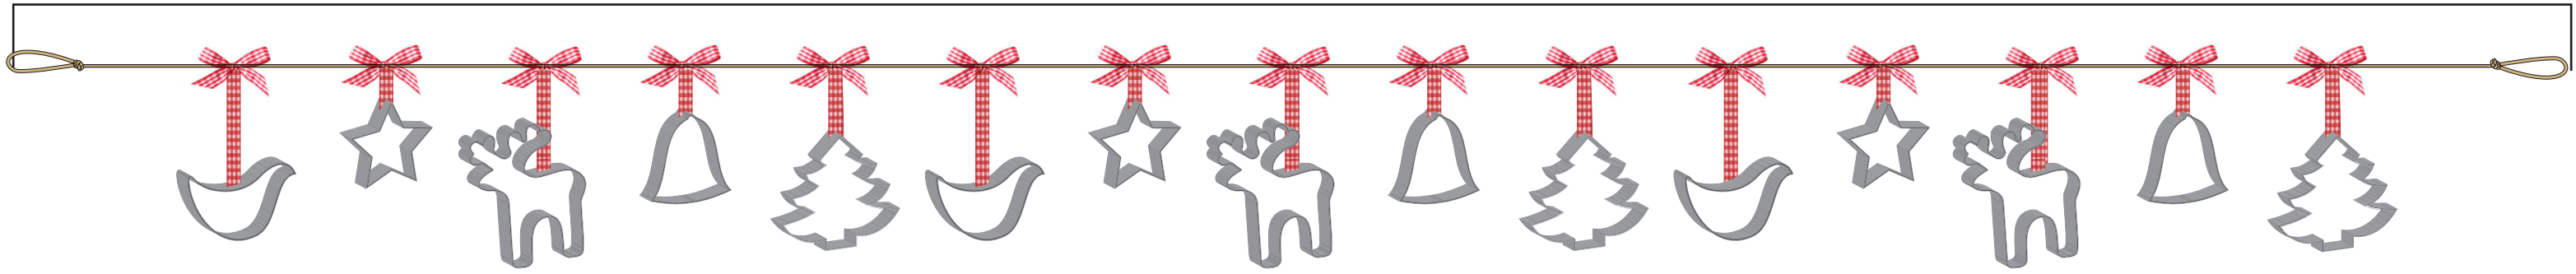

6 ft

Dimensions

For Reference Only

Product Name: Barn Santa's Reindeer	Product Grouping: Garland
Product Development Number: Product Number and Name	Material Suggestion: Raw/Reclaimed Wood, Flannel & Plaid Ribbon, Twine

6 ft

Dimensions

For Reference Only

Product Name: Xmas Cookie Cutter	Product Grouping: Garland
Product Development Number: Product Number and Name	Material Suggestion: Galvanized Metal, Twine, Gingham Ribbon