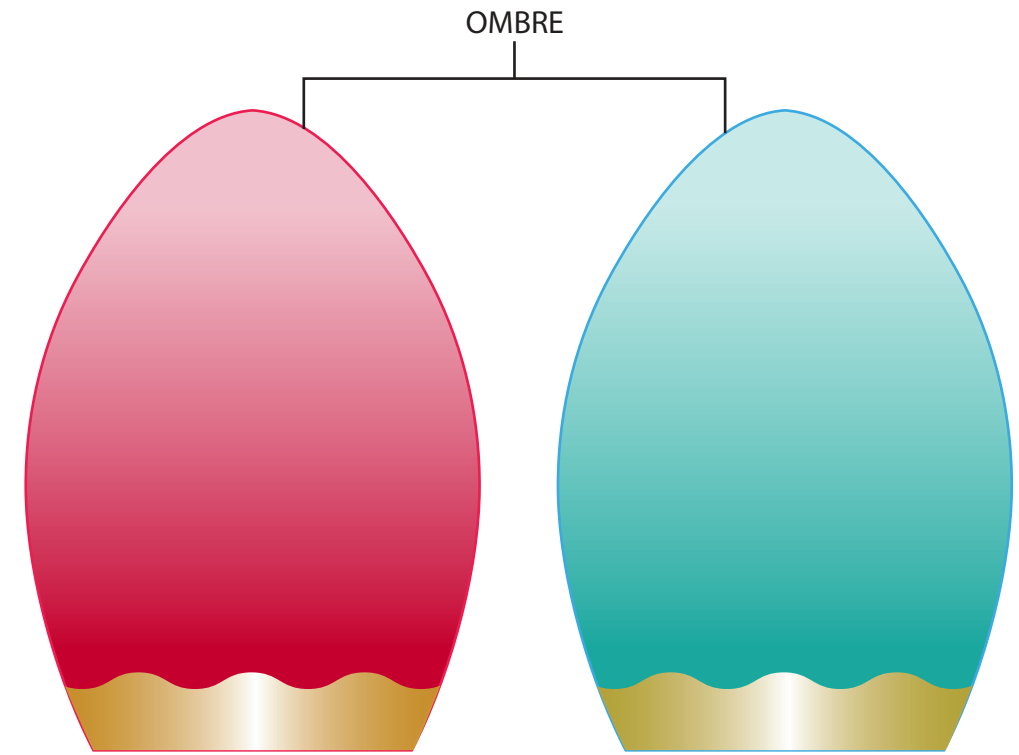

6 ft

RED & WHITE STRIPED STRING

ALTERNATE ROTATION OF PINWHEEL

For Reference Only

Dimensions

Product Name: Holly Jolly Pinwheel Garland

Product Grouping: Garland

Product Development Number: Product Number and Name

Dimensions

For Reference Only

Product Name: Animals	Product Grouping: Easter Votives & Pillars
Product Development Number: Product Number and Name	Material Suggestion: Ceramic

Dimensions

For Reference Only

Product Name: Bunny Head	Product Grouping: Easter Votives & Pillars
Product Development Number: Product Number and Name	Material Suggestion: Ceramic

Dimensions

For Reference Only

Product Name: Egg	Product Grouping: Easter Votives & Pillars
Product Development Number: Product Number and Name	Material Suggestion: Glazed Ceramic