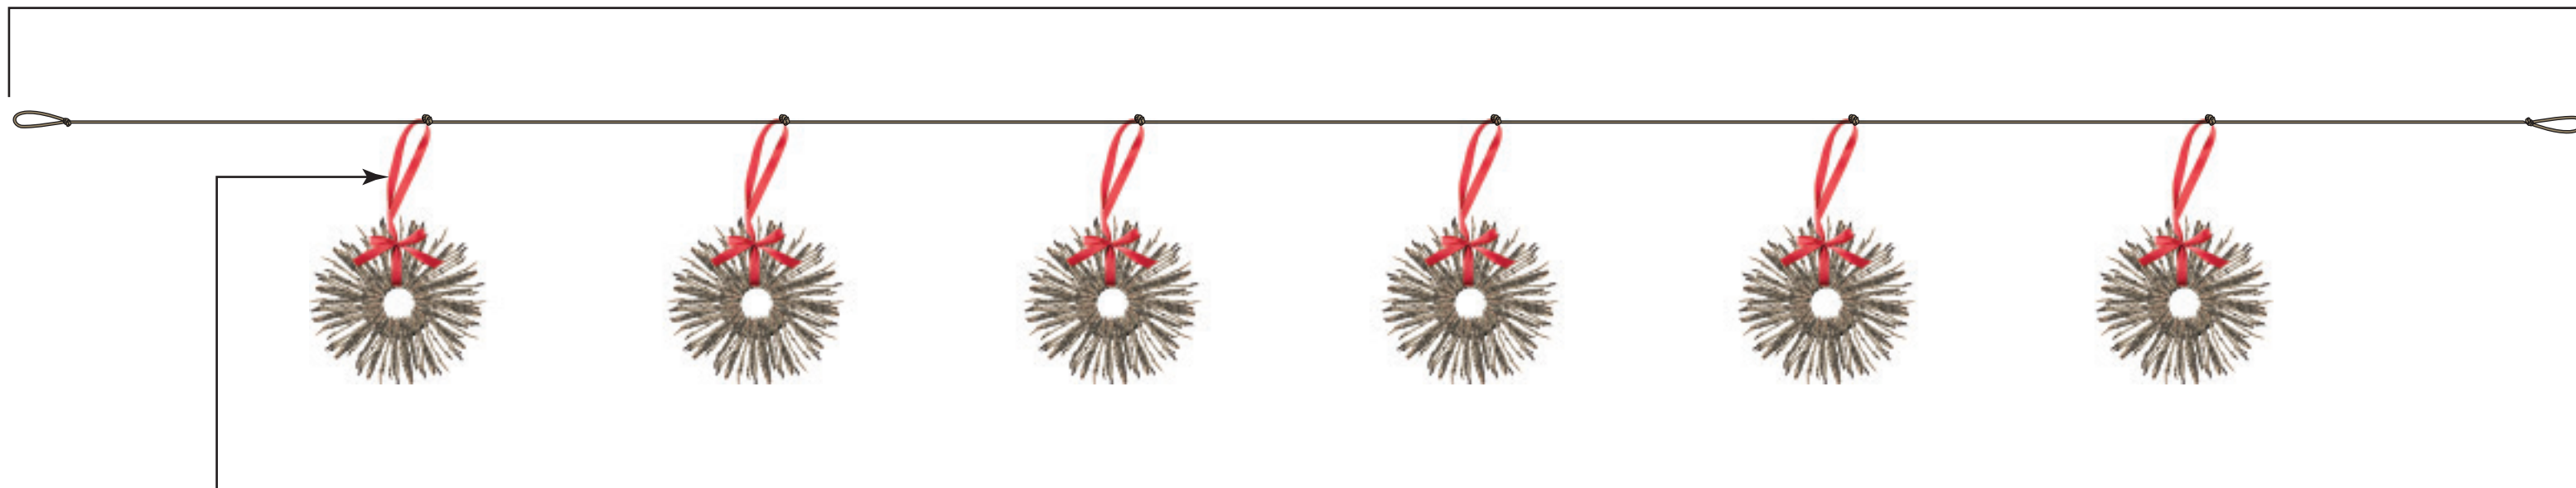

6 ft

Dimensions

For Reference Only

Product Name: Barn Santa's Reindeer	Product Grouping: Garland
Product Development Number: Product Number and Name	Material Suggestion: Raw/Reclaimed Wood, Flannel & Plaid Ribbon, Twine

6 ft

Dimensions

For Reference Only

Product Name: Xmas Cookie Cutter	Product Grouping: Garland
Product Development Number: Product Number and Name	Material Suggestion: Galvanized Metal, Twine, Gingham Ribbon

6 ft

USE PLAID OR FLANNEL RIBBON

Dimensions

For Reference Only

Product Name: Barn Mini Twig Wreaths	Product Grouping: Garland
Product Development Number: Product Number and Name	Material Suggestion: Twigs, Flannel & Plaid Ribbon, Twine

6 ft

RED & WHITE STRIPED STRING

ALTERNATE ROTATION OF PINWHEEL

For Reference Only

Dimensions

Product Name: Holly Jolly Pinwheel Garland

Product Grouping: Garland

Product Development Number: Product Number and Name