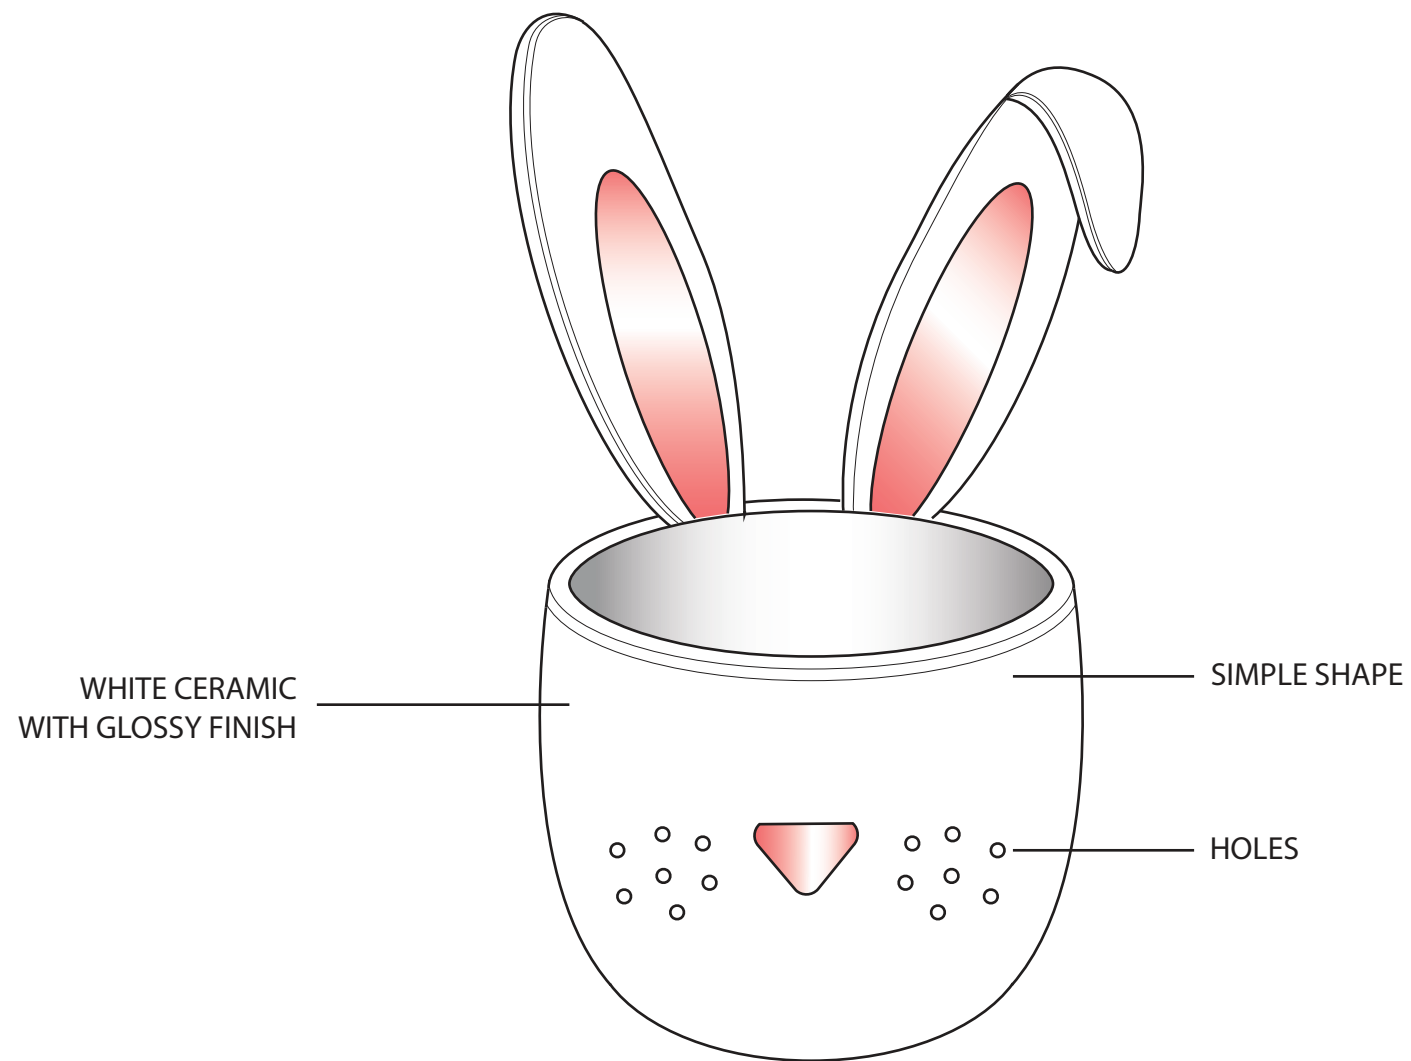

6 ft

Dimensions

For Reference Only

Product Name: Xmas Cookie Cutter	Product Grouping: Garland
Product Development Number: Product Number and Name	Material Suggestion: Galvanized Metal, Twine, Gingham Ribbon

6 ft

RED & WHITE STRIPED STRING

ALTERNATE ROTATION OF PINWHEEL

For Reference Only

Dimensions

Product Name: Holly Jolly Pinwheel Garland

Product Grouping: Garland

Product Development Number: Product Number and Name

Material Suggestion: Graphic Paper, Buttons, String

Product Name: Hannukuh Advent Calendar

Product Grouping:

Product Development Number: Product Number and Name

Material Suggestion:

OPENING FOR TEA LIGHT

SIMPLE, MODERN ANIMAL SILHOUETTES
WHITE CERAMIC WITH METALLIC OR COLOR ACCENTS

Dimensions

For Reference Only

Product Name: Animals	Product Grouping: Easter Votives & Pillars
Product Development Number: Product Number and Name	Material Suggestion: Ceramic

Dimensions

For Reference Only