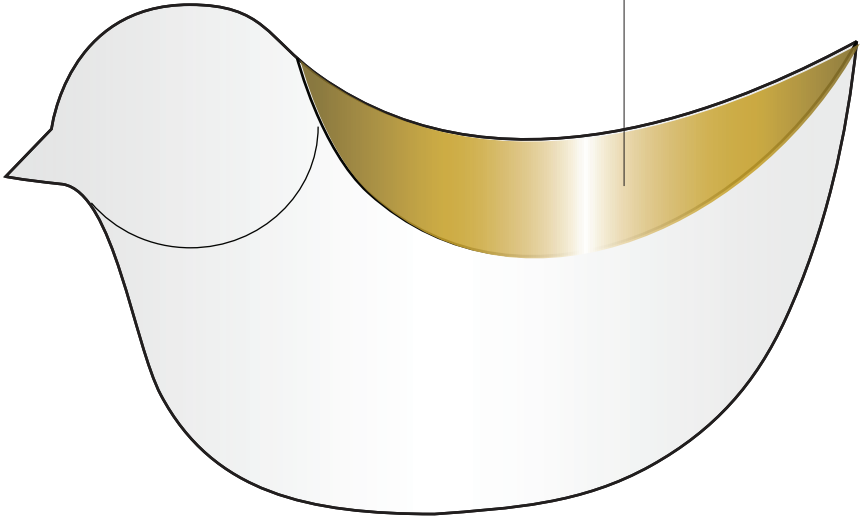

6 ft

Dimensions

For Reference Only

Product Name: Barn Santa's Reindeer	Product Grouping: Garland
Product Development Number: Product Number and Name	Material Suggestion: Raw/Reclaimed Wood, Flannel & Plaid Ribbon, Twine

6 ft

Dimensions

For Reference Only

Product Name: Xmas Cookie Cutter	Product Grouping: Garland
Product Development Number: Product Number and Name	Material Suggestion: Galvanized Metal, Twine, Gingham Ribbon

6 ft

RED & WHITE STRIPED STRING

ALTERNATE ROTATION OF PINWHEEL

For Reference Only

Dimensions

Product Name: Holly Jolly Pinwheel Garland

Product Grouping: Garland

Product Development Number: Product Number and Name

Material Suggestion: Graphic Paper, Buttons, String

Product Name: Hannukuh Advent Calendar

Product Grouping:

Product Development Number: Product Number and Name

Material Suggestion:

OPENING FOR TEA LIGHT

SIMPLE, MODERN ANIMAL SILHOUETTES
WHITE CERAMIC WITH METALLIC OR COLOR ACCENTS