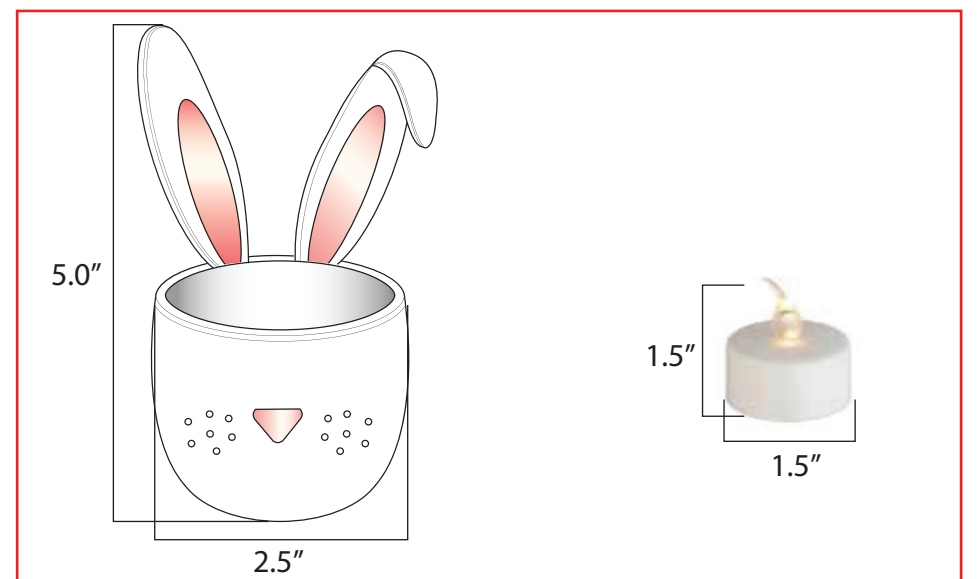

6 ft

Dimensions

For Reference Only

Product Name: Barn Santa's Reindeer	Product Grouping: Garland
Product Development Number: Product Number and Name	Material Suggestion: Raw/Reclaimed Wood, Flannel & Plaid Ribbon, Twine

Dimensions

For Reference Only

Product Name: Animals	Product Grouping: Easter Votives & Pillars
Product Development Number: Product Number and Name	Material Suggestion: Ceramic

Dimensions

For Reference Only