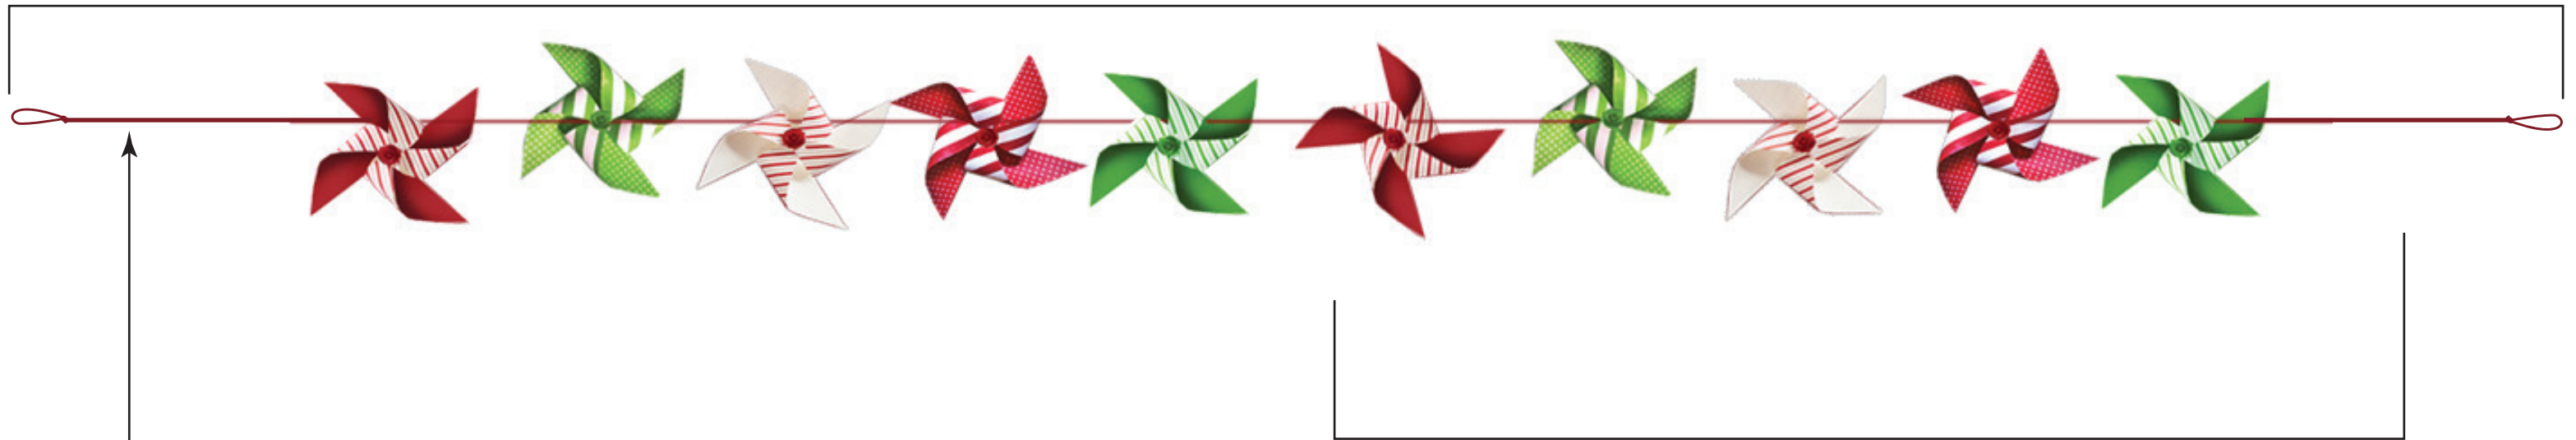

6 ft

Dimensions

For Reference Only

Product Name: Barn Santa's Reindeer	Product Grouping: Garland
Product Development Number: Product Number and Name	Material Suggestion: Raw/Reclaimed Wood, Flannel & Plaid Ribbon, Twine

6 ft

Dimensions

For Reference Only

Product Name: Xmas Cookie Cutter	Product Grouping: Garland
Product Development Number: Product Number and Name	Material Suggestion: Galvanized Metal, Twine, Gingham Ribbon

6 ft

USE PLAID OR FLANNEL RIBBON

Dimensions

For Reference Only

Product Name: Barn Mini Twig Wreaths	Product Grouping: Garland
Product Development Number: Product Number and Name	Material Suggestion: Twigs, Flannel & Plaid Ribbon, Twine

6 ft

RED & WHITE STRIPED STRING

ALTERNATE ROTATION OF PINWHEEL

For Reference Only

Dimensions

Product Name: Holly Jolly Pinwheel Garland

Product Grouping: Garland

Product Development Number: Product Number and Name