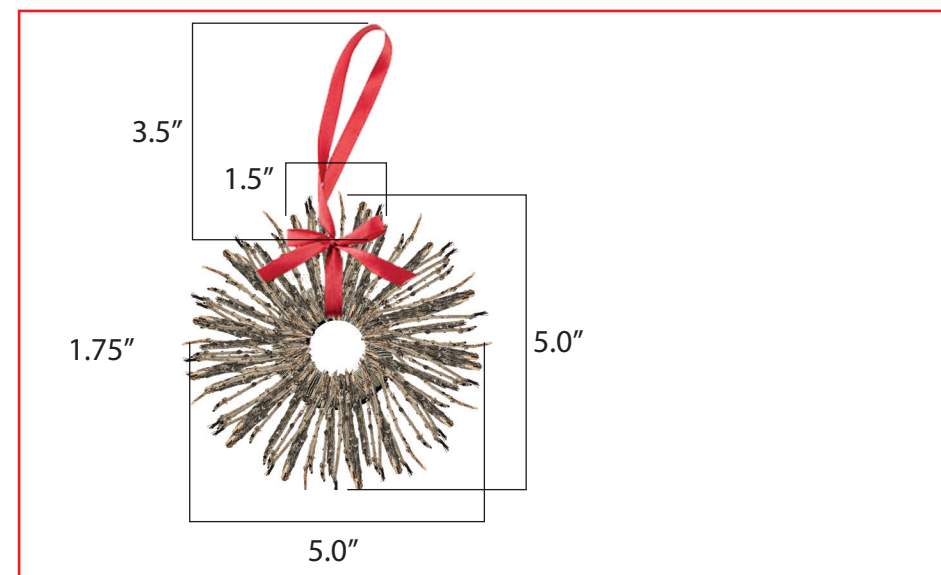

6 ft

Dimensions

For Reference Only

Product Name: Barn Santa's Reindeer	Product Grouping: Garland
Product Development Number: Product Number and Name	Material Suggestion: Raw/Reclaimed Wood, Flannel & Plaid Ribbon, Twine

6 ft

Dimensions

For Reference Only

Product Name: Xmas Cookie Cutter	Product Grouping: Garland
Product Development Number: Product Number and Name	Material Suggestion: Galvanized Metal, Twine, Gingham Ribbon

6 ft

USE PLAID OR FLANNEL RIBBON

Dimensions

For Reference Only

Product Name: Barn Mini Twig Wreaths	Product Grouping: Garland
Product Development Number: Product Number and Name	Material Suggestion: Twigs, Flannel & Plaid Ribbon, Twine

6 ft

RED & WHITE STRIPED STRING

ALTERNATE ROTATION OF PINWHEEL

For Reference Only

Dimensions

Product Name: Holly Jolly Pinwheel Garland

Product Grouping: Garland

Product Development Number: Product Number and Name