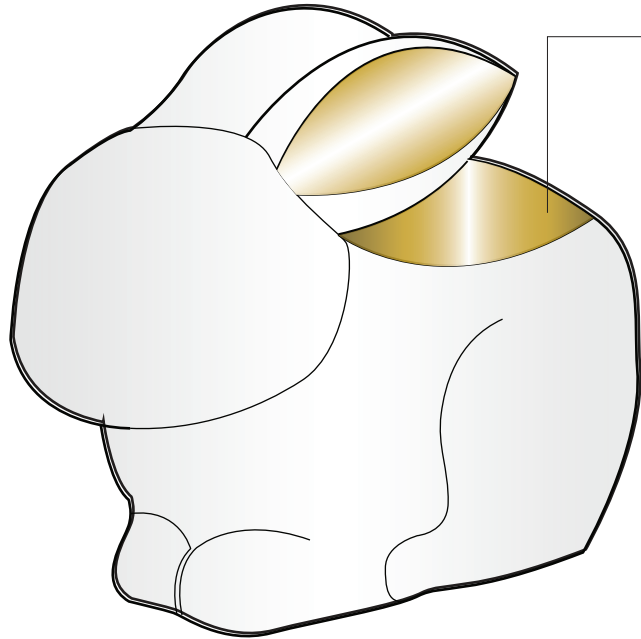

6 ft

Dimensions

For Reference Only

Product Name: Barn Santa's Reindeer	Product Grouping: Garland
Product Development Number: Product Number and Name	Material Suggestion: Raw/Reclaimed Wood, Flannel & Plaid Ribbon, Twine

6 ft

Dimensions

For Reference Only

Product Name: Xmas Cookie Cutter	Product Grouping: Garland
Product Development Number: Product Number and Name	Material Suggestion: Galvanized Metal, Twine, Gingham Ribbon

Material Suggestion: Graphic Paper, Buttons, String

Product Name: Hannukuh Advent Calendar

Product Grouping:

Product Development Number: Product Number and Name

Material Suggestion:

OPENING FOR TEA LIGHT

SIMPLE, MODERN ANIMAL SILHOUETTES
WHITE CERAMIC WITH METALLIC OR COLOR ACCENTS

Dimensions

For Reference Only

Product Name: Animals	Product Grouping: Easter Votives & Pillars
Product Development Number: Product Number and Name	Material Suggestion: Ceramic

Dimensions

For Reference Only