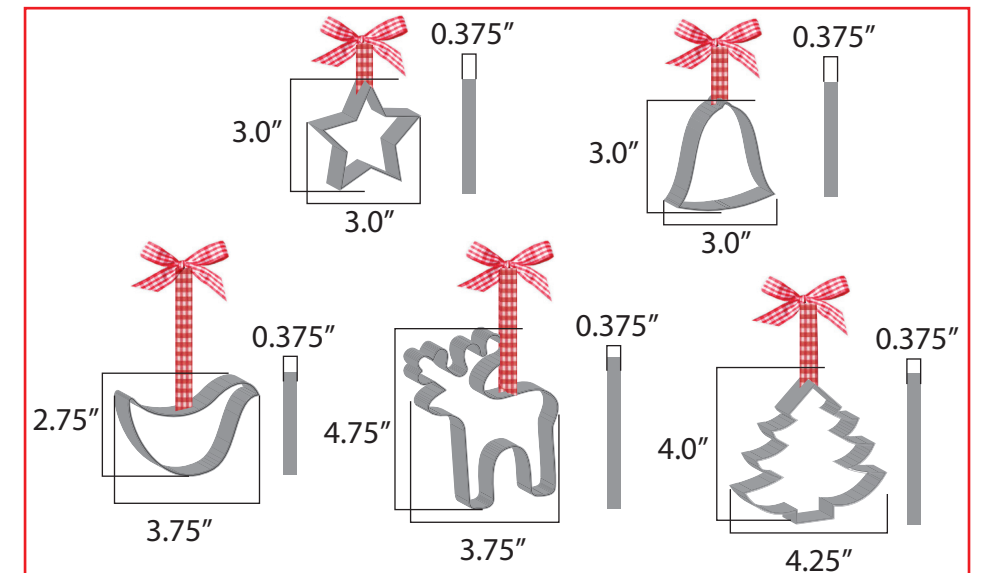

6 ft

Dimensions

For Reference Only

Product Name: Barn Santa's Reindeer	Product Grouping: Garland
Product Development Number: Product Number and Name	Material Suggestion: Raw/Reclaimed Wood, Flannel & Plaid Ribbon, Twine

6 ft

Dimensions

For Reference Only

Product Name: Xmas Cookie Cutter	Product Grouping: Garland
Product Development Number: Product Number and Name	Material Suggestion: Galvanized Metal, Twine, Gingham Ribbon

6 ft

USE PLAID OR FLANNEL RIBBON

Dimensions

For Reference Only

Product Name: Barn Mini Twig Wreaths	Product Grouping: Garland
Product Development Number: Product Number and Name	Material Suggestion: Twigs, Flannel & Plaid Ribbon, Twine

6 ft

RED & WHITE STRIPED STRING

ALTERNATE ROTATION OF PINWHEEL

For Reference Only

Dimensions

Product Name: Holly Jolly Pinwheel Garland

Product Grouping: Garland

Product Development Number: Product Number and Name