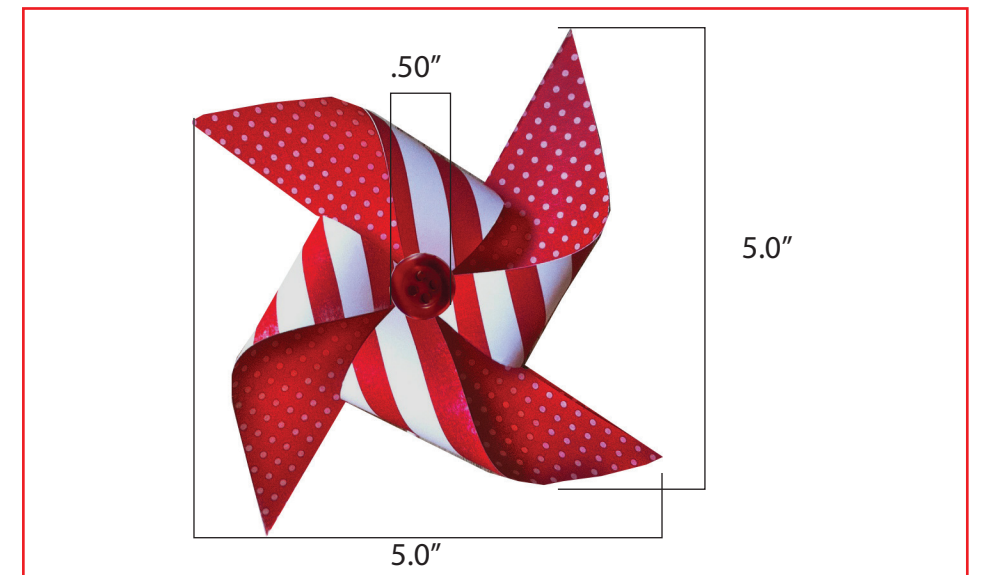

6 ft

Dimensions

For Reference Only

Product Name: Barn Santa's Reindeer	Product Grouping: Garland
Product Development Number: Product Number and Name	Material Suggestion: Raw/Reclaimed Wood, Flannel & Plaid Ribbon, Twine

6 ft

RED & WHITE STRIPED STRING

ALTERNATE ROTATION OF PINWHEEL

For Reference Only

Dimensions

Product Name: Holly Jolly Pinwheel Garland

Product Grouping: Garland

Product Development Number: Product Number and Name