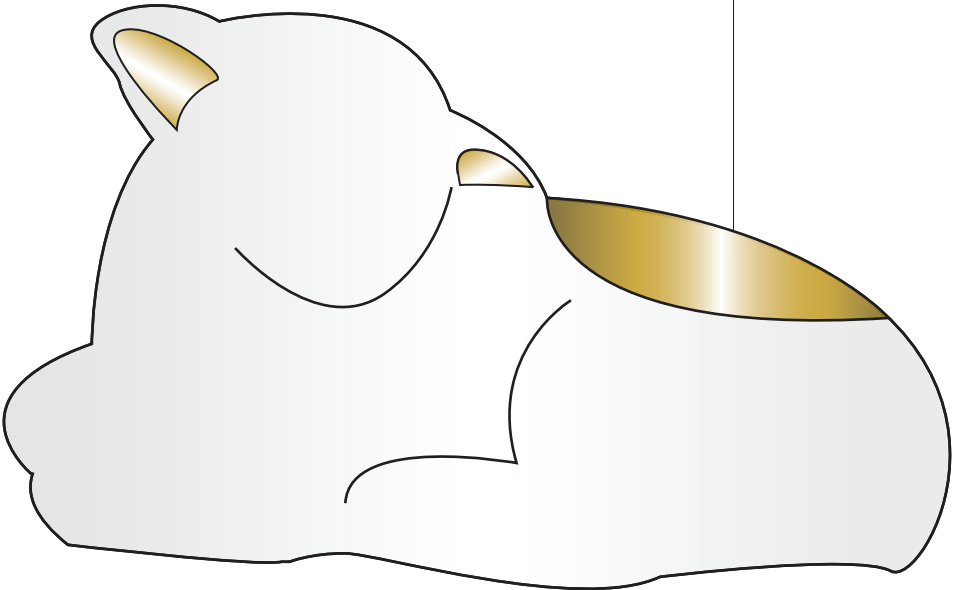

6 ft

Dimensions

For Reference Only

Product Name: Barn Santa's Reindeer	Product Grouping: Garland
Product Development Number: Product Number and Name	Material Suggestion: Raw/Reclaimed Wood, Flannel & Plaid Ribbon, Twine

Material Suggestion: Graphic Paper, Buttons, String

Product Name: Hannukuh Advent Calendar

Product Grouping:

Product Development Number: Product Number and Name

Material Suggestion:

OPENING FOR TEA LIGHT

SIMPLE, MODERN ANIMAL SILHOUETTES
WHITE CERAMIC WITH METALLIC OR COLOR ACCENTS