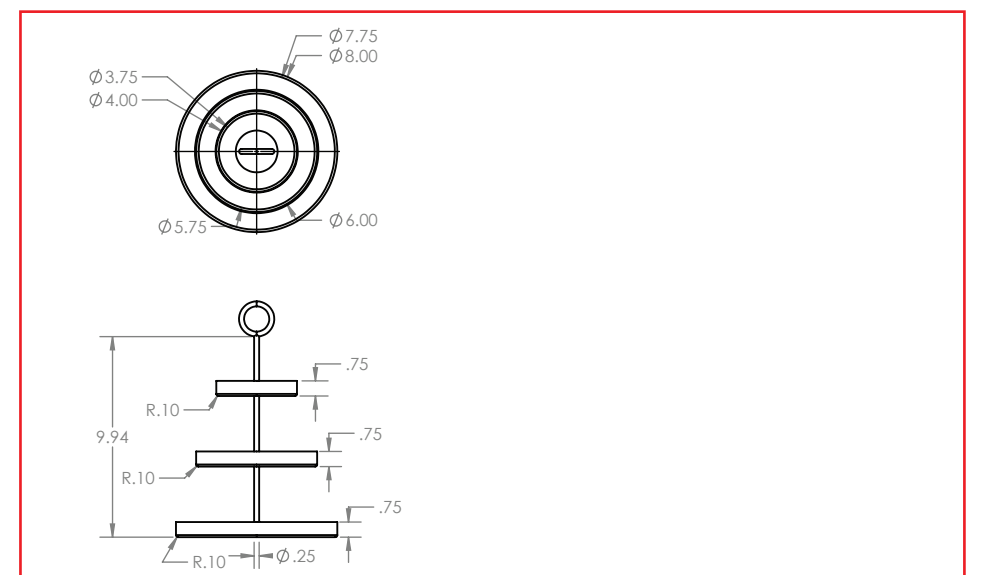

Black, White & Gold

Q4 2015 - Client Moodboard

Black C

White C

874 C
Gold

Dimensions

For Reference Only

Product Name: 3 Tiered Patterned Jewelry Plates