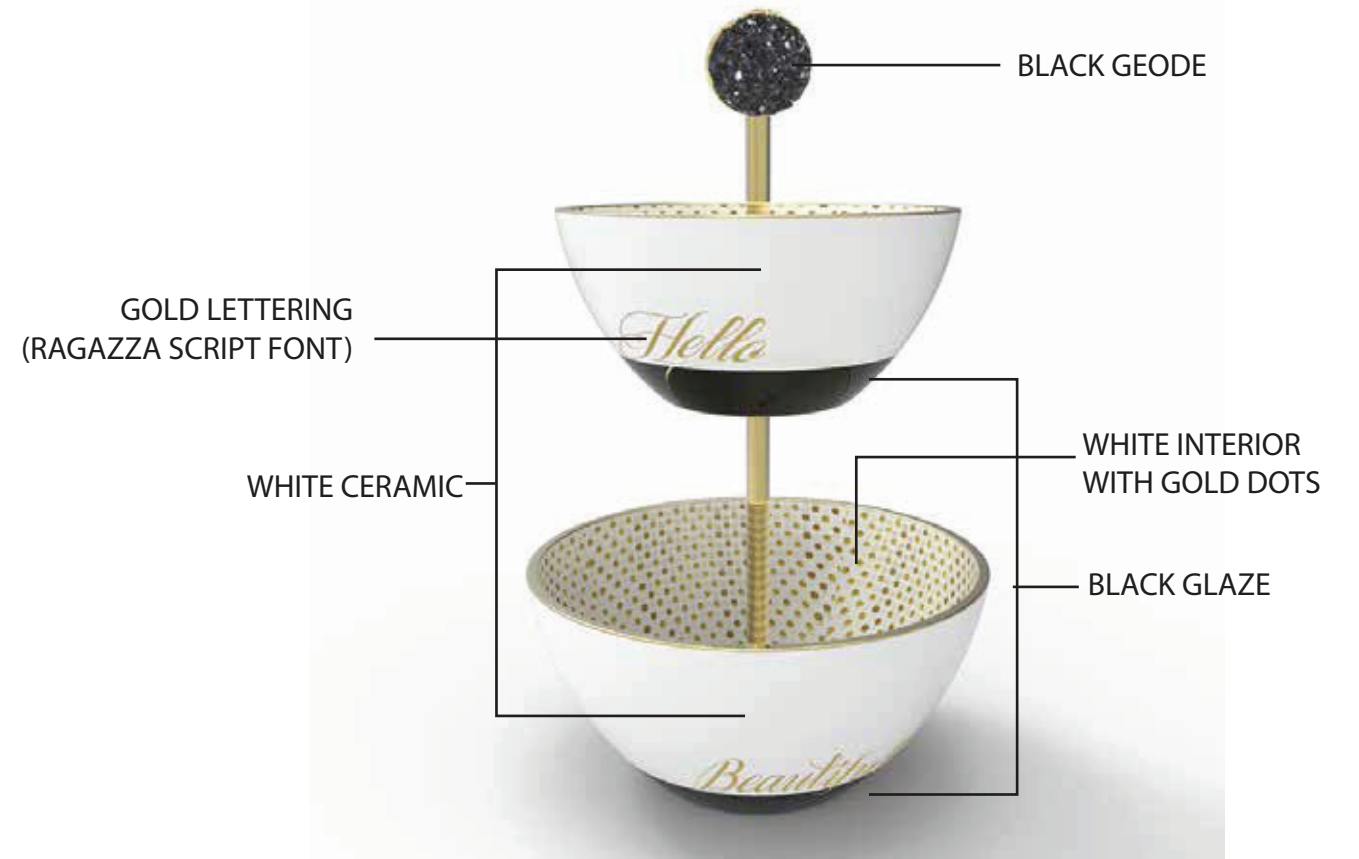

Black, White & Gold

Q4 2015 - Client Moodboard

Black C

White C

874 C
Gold

Dimensions

For Reference Only

Product Name: 3 Tiered Patterned Jewelry Plates

Product Grouping: Jewelry Plates

Product Development Number: Product Number and Name

Material Suggestion: Ceramic, Metal, Screen Printing

Dimensions

For Reference Only

Product Name: 2 Tiered Jewelry Bowls	Product Grouping: Jewelry Plates
Product Development Number: Product Number and Name	Material Suggestion: Ceramic, Metal, Screen Printing, Geodes

Dimensions

For Reference Only

Product Name: Moon & Back Plate	Product Grouping: Jewelry Plates
Product Development Number: Product Number and Name	Material Suggestion: Metal, Enamel, Screen Printing

Dimensions

POLISHED SILVER (10077C)

TEXTURED GLASS
(SMOOTH TOP SURFACE
WITH EMBOSSED PATTERN
ON LOWER SURFACE)

Dimensions

For Reference Only

Product Name: Moroccan Mirrored Plate	Product Grouping: Jewelry Plates
Product Development Number: Product Number and Name	Material Suggestion: Mirrored Glass, Textured Glass