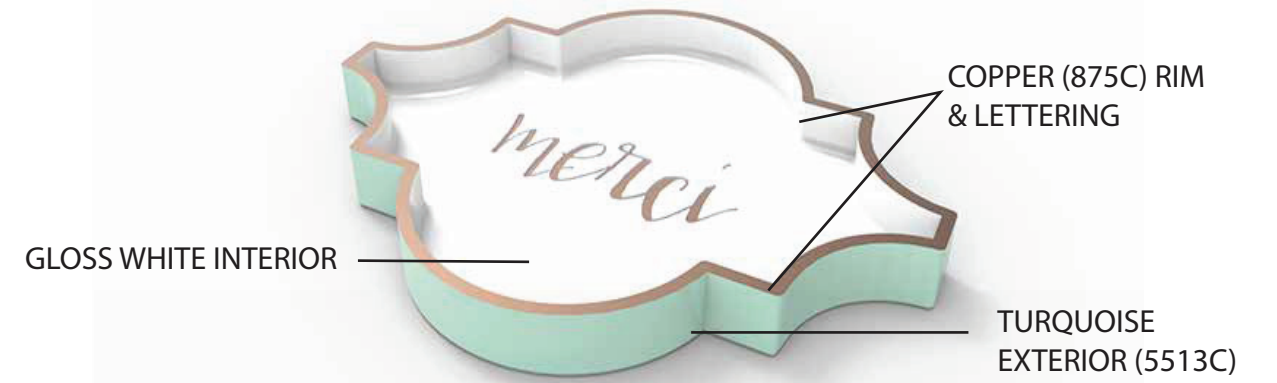

Dimensions

For Reference Only

merci

Product Name: Merci Plate

Product Grouping: Jewelry Plates

Product Development Number: Product Number and Name

Material Suggestion: Ceramic, Enamel Glaze, Metallic Screen Print