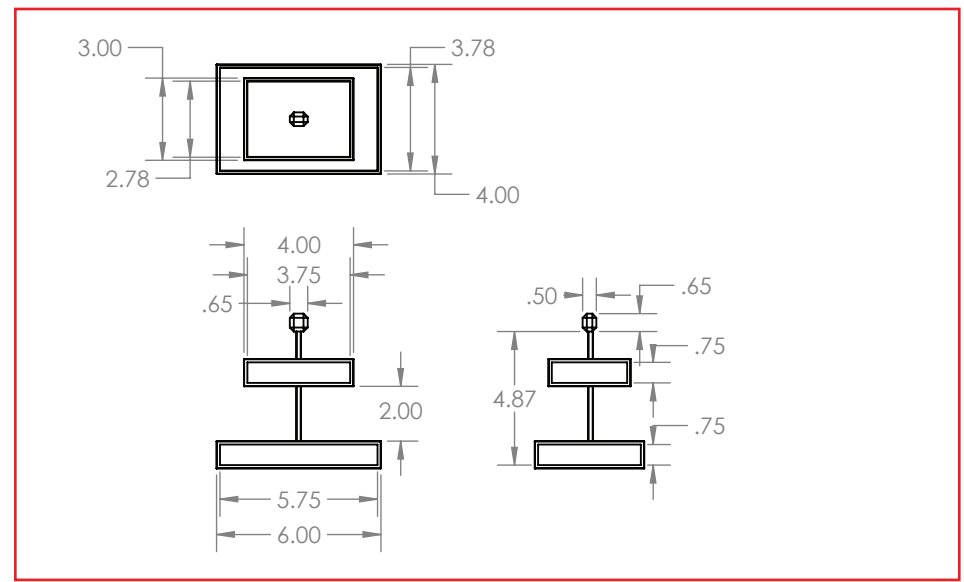

TJX
THE TJX COMPANIES, INC.

Dimensions

For Reference Only

Product Name: 2 Tiered Square Enamel & Gold Plates

Product Grouping: Jewelry Plates

Product Development Number: Product Number and Name

Material Suggestion: Metal & Enamel

Dimensions

For Reference Only

Product Name: 2 Tiered Enamel & Gold Plates	Product Grouping: Jewelry Plates
Product Development Number: Product Number and Name	Material Suggestion: Metal & Enamel

HAND PAINTED GOLD STRIPES (IMPERFECT LINES)