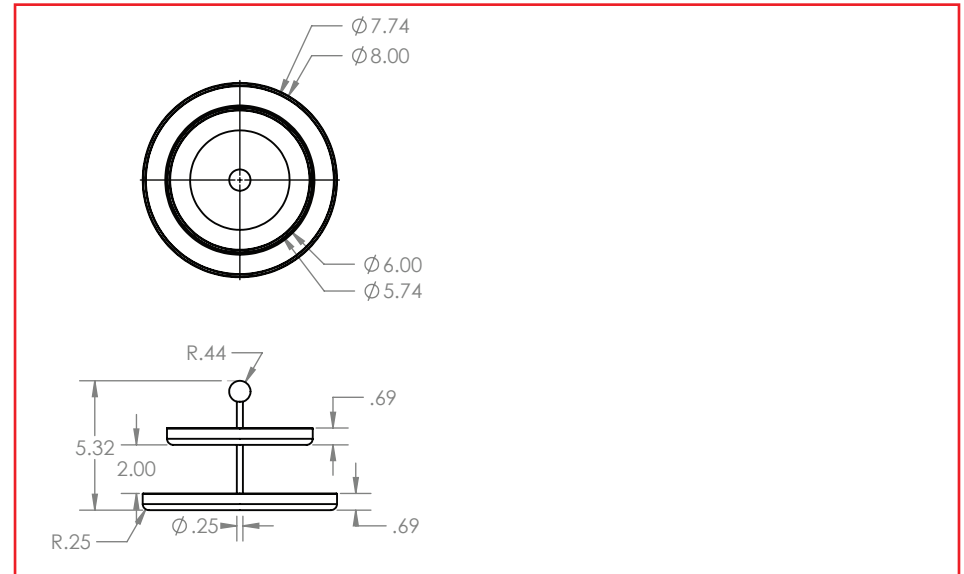

TURQUOISE ENAMEL FINISH
(PMS 326C)

Dimensions

For Reference Only

Product Name: 2 Tiered Square Enamel & Gold Plates	Product Grouping: Jewelry Plates
Product Development Number: Product Number and Name	Material Suggestion: Ceramic, Metal & Enamel