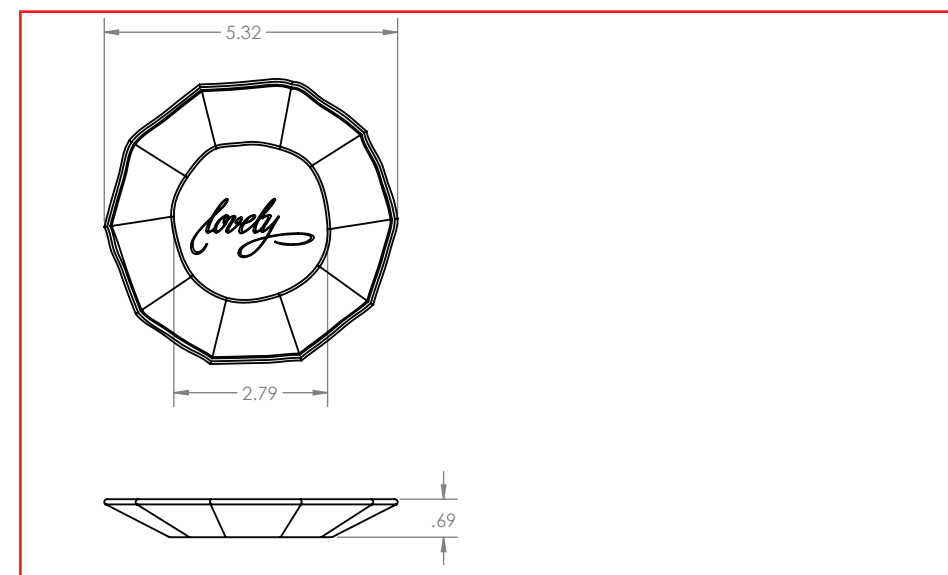

Dimensions

Product Name: Irregular Octagon Plate	Product Grouping: Jewelry Plates
Product Development Number: Product Number and Name	Material Suggestion: Ceramic, Metal & Enamel