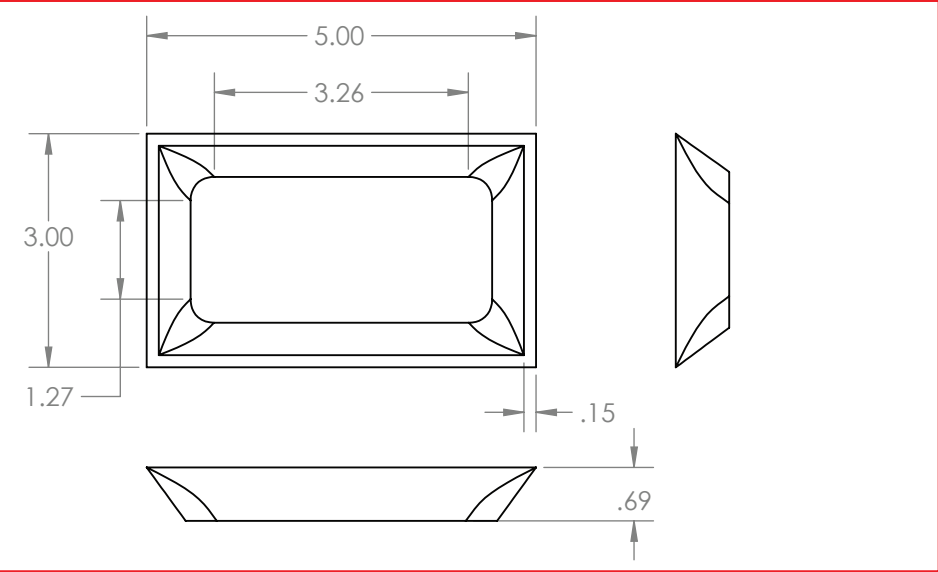

Dimensions

For Reference Only

Product Name: Moon & Back Plate	Product Grouping: Jewelry Plates
Product Development Number: Product Number and Name	Material Suggestion: Metal, Enamel, Screen Printing

Dimensions