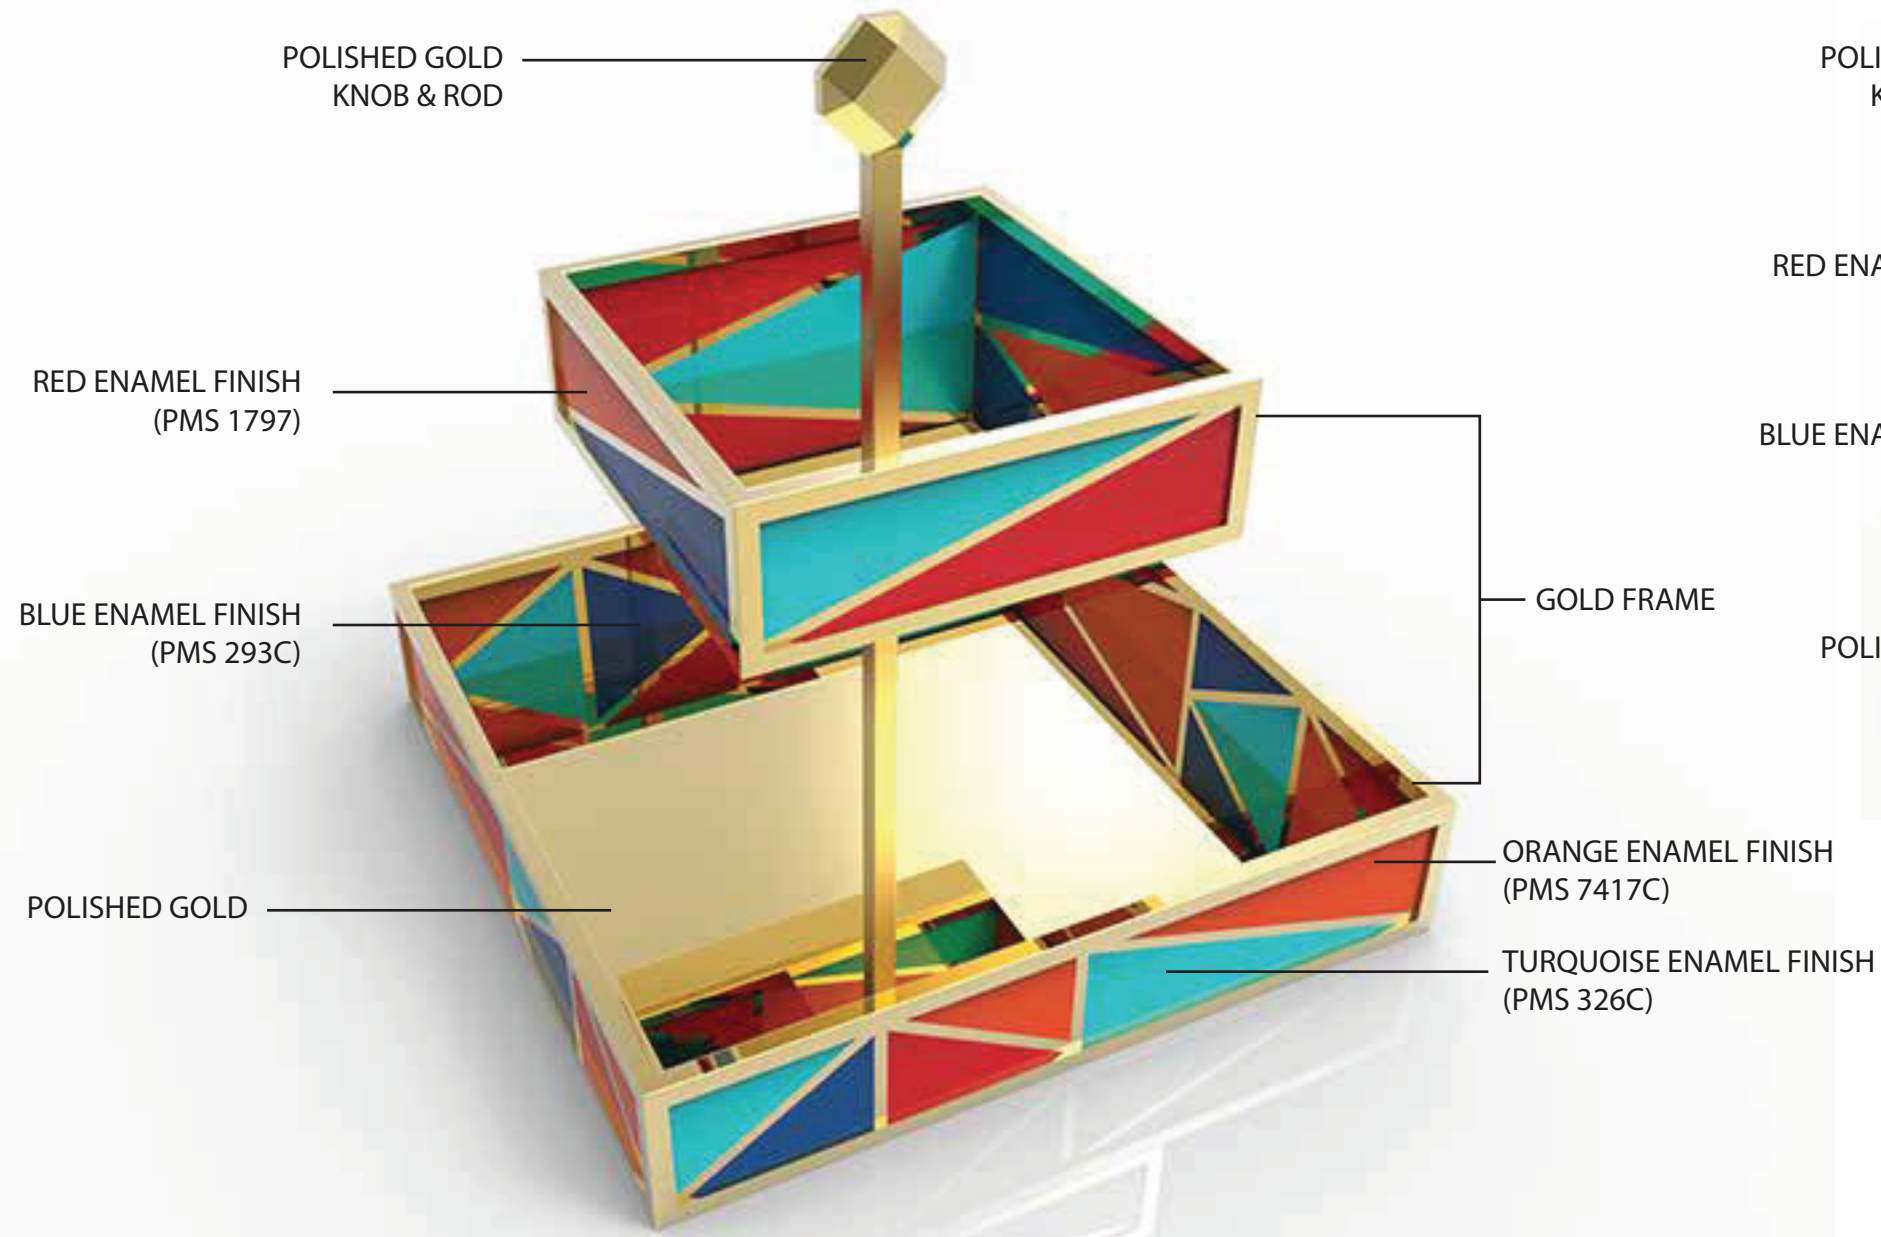

For Reference Only

Product Name: T Bar & Tray	Product Grouping: Jewelry Plates
Product Development Number: Product Number and Name	Material Suggestion: Metal, Enamel, Screen Printing

Color Board

Q4 2015 - Client Moodboard

TJX
THE TJX COMPANIES, INC.

Dimensions

For Reference Only

Product Name: 2 Tiered Square Enamel & Gold Plates

Product Grouping: Jewelry Plates

Product Development Number: Product Number and Name

Material Suggestion: Metal & Enamel

Dimensions

For Reference Only

Product Name: 2 Tiered Enamel & Gold Plates	Product Grouping: Jewelry Plates
Product Development Number: Product Number and Name	Material Suggestion: Metal & Enamel

HAND PAINTED GOLD STRIPES (IMPERFECT LINES)