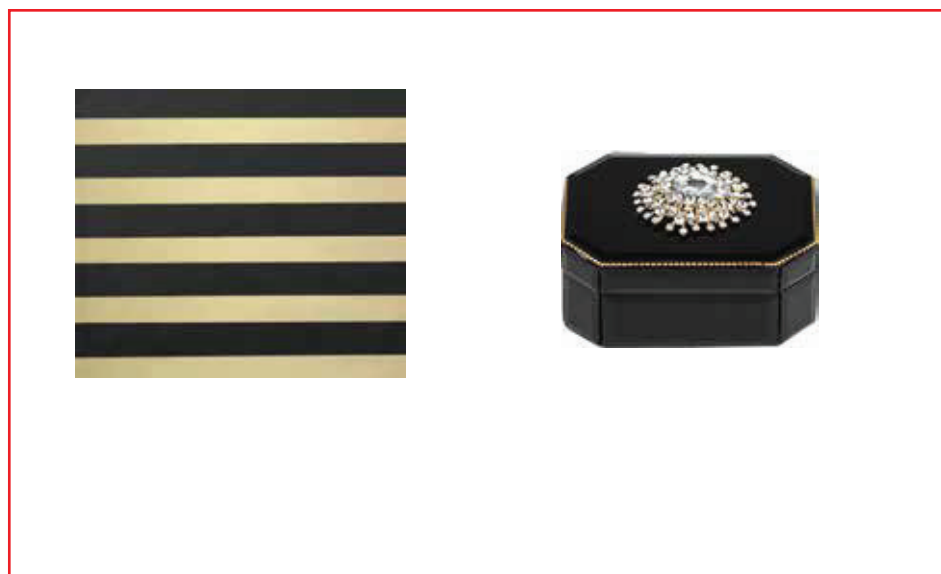

For Reference Only

Product Name: T Bar & Tray	Product Grouping: Jewelry Plates
Product Development Number: Product Number and Name	Material Suggestion: Metal, Enamel, Screen Printing