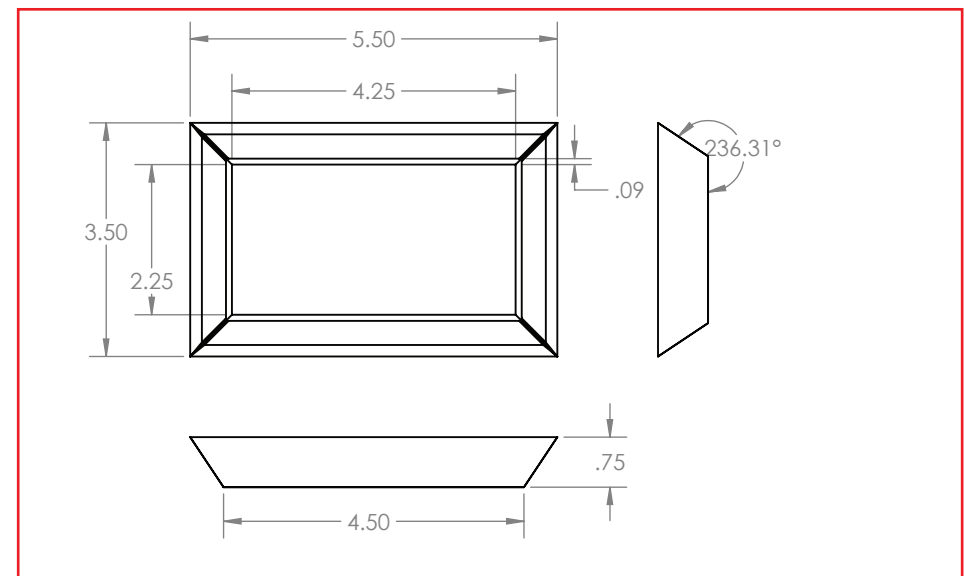

Dimensions