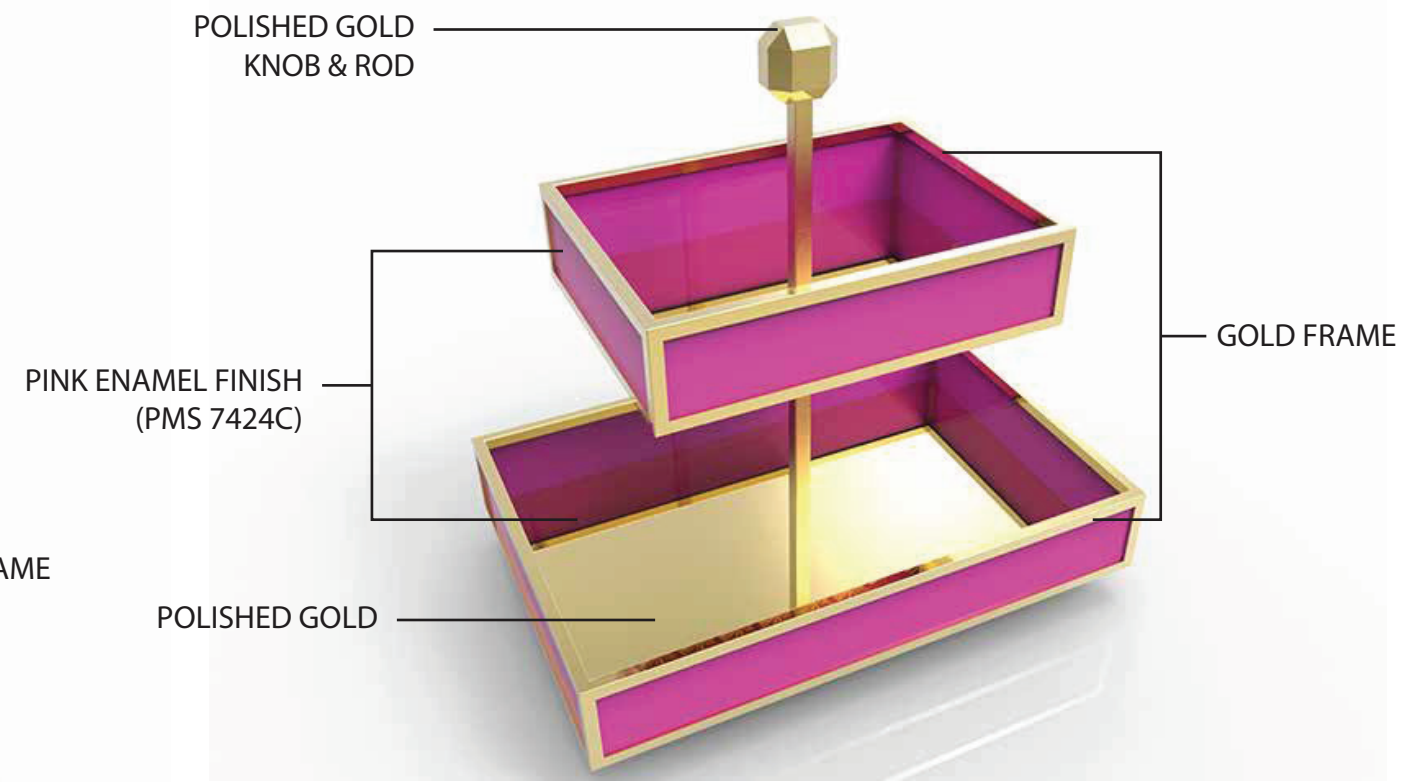

TJX
THE TJX COMPANIES, INC.

Dimensions

For Reference Only

Product Name: 2 Tiered Square Enamel & Gold Plates

Product Grouping: Jewelry Plates

Product Development Number: Product Number and Name

Material Suggestion: Metal & Enamel

Dimensions

For Reference Only

Product Name: 2 Tiered Enamel & Gold Plates	Product Grouping: Jewelry Plates
Product Development Number: Product Number and Name	Material Suggestion: Metal & Enamel

HAND PAINTED GOLD STRIPES (IMPERFECT LINES)