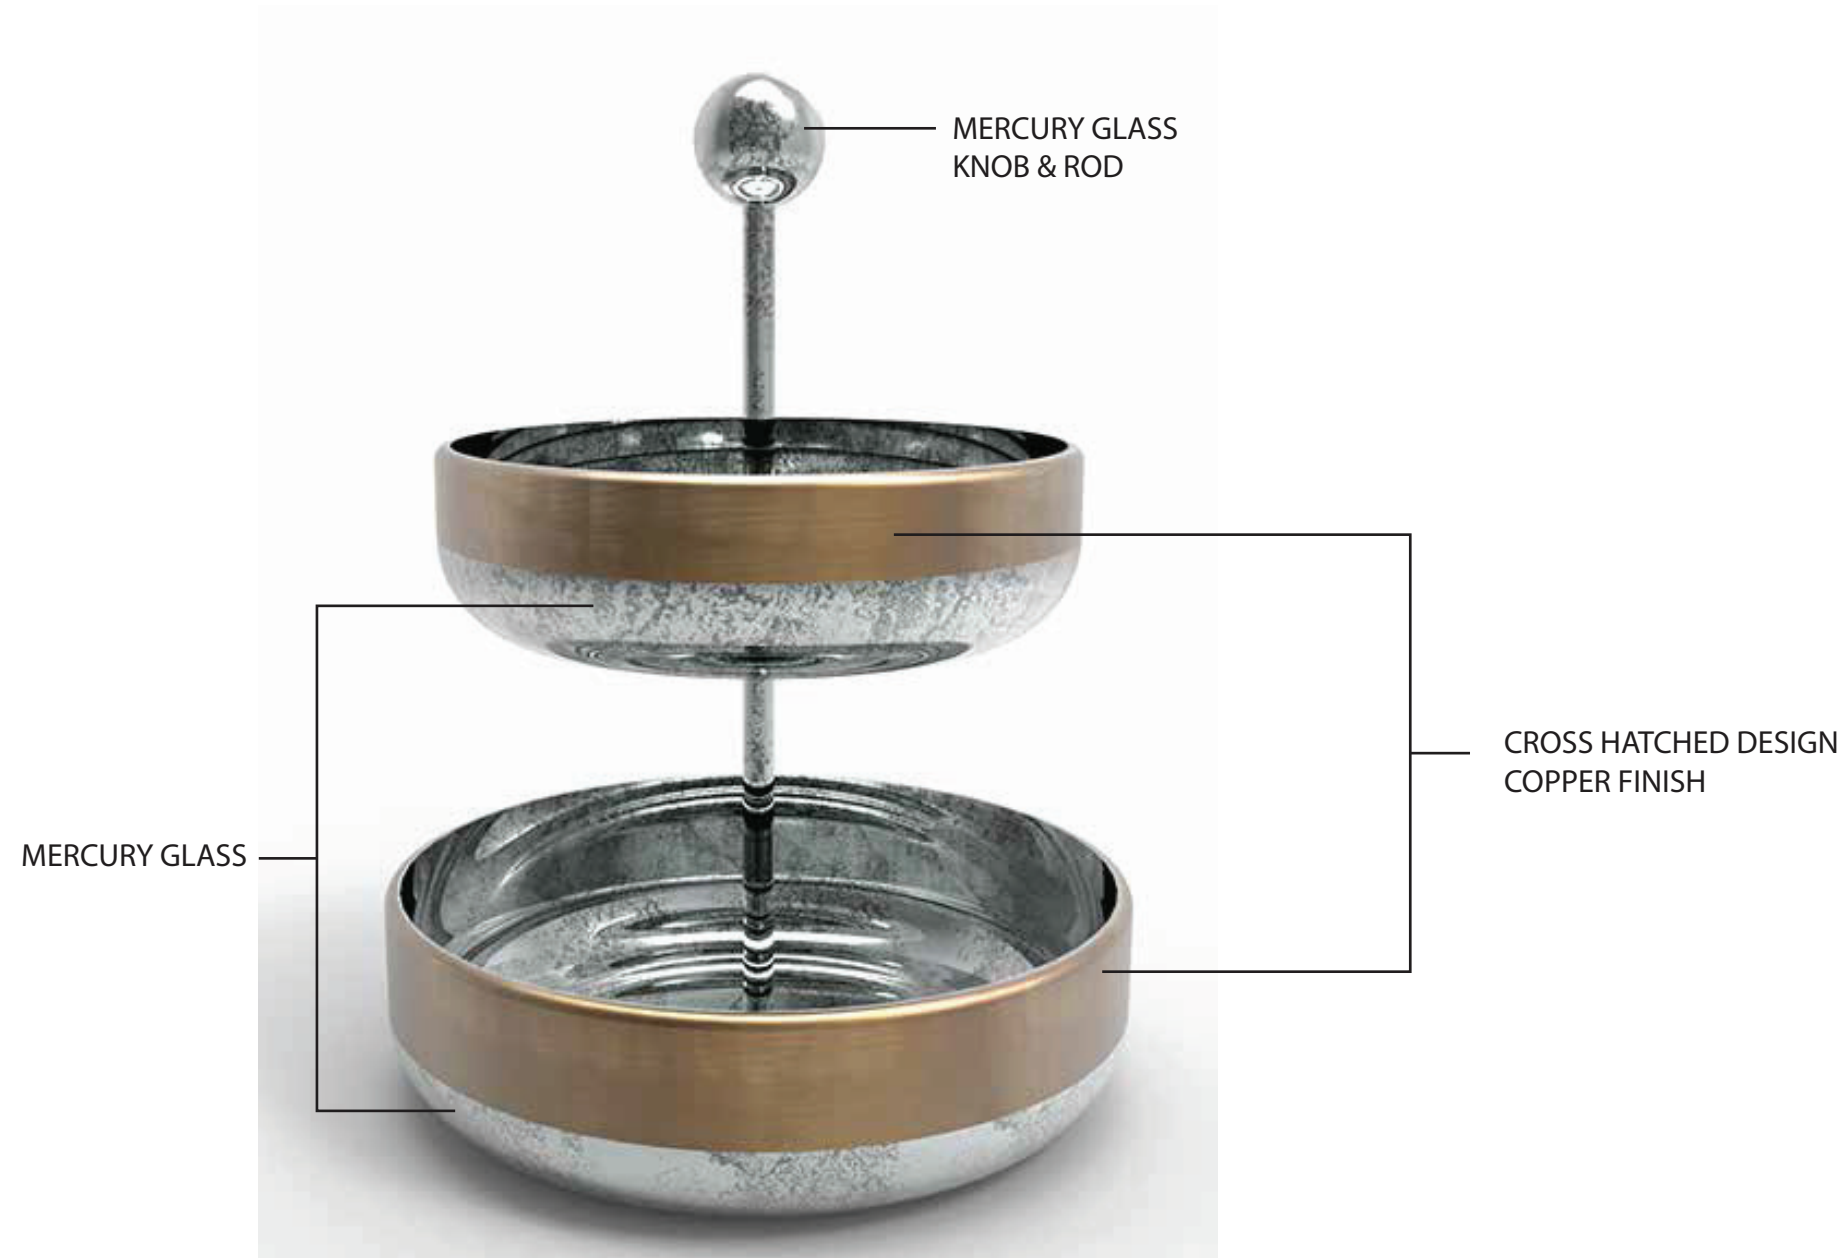

TURQUOISE ENAMEL FINISH
(PMS 326C)

Dimensions

For Reference Only

Product Name: 2 Tiered Square Enamel & Gold Plates	Product Grouping: Jewelry Plates
Product Development Number: Product Number and Name	Material Suggestion: Ceramic, Metal & Enamel

Shades of Winter

Q4 2015 - Client Moodboard

- -
 -
 -
 -
 -
 -
 -
- 874 C Gold 8004 C Champagne 10077 C Silver 875 C Copper 7611 C 14-1309 TCX 5513 C 15-4706 TCX 665 C 666 C

Dimensions

For Reference Only

Product Name: Copper & Mercury Glass 2 Tier Bowls	Product Grouping: Jewelry Plates
Product Development Number: Product Number and Name	Material Suggestion: Mercury Glass & Copper Finish

POLISHED SILVER (10077C)

TEXTURED GLASS
(SMOOTH TOP SURFACE
WITH EMBOSSED PATTERN
ON LOWER SURFACE)

Dimensions

For Reference Only

Product Name: Moroccan Mirrored Plate	Product Grouping: Jewelry Plates
Product Development Number: Product Number and Name	Material Suggestion: Mirrored Glass, Textured Glass