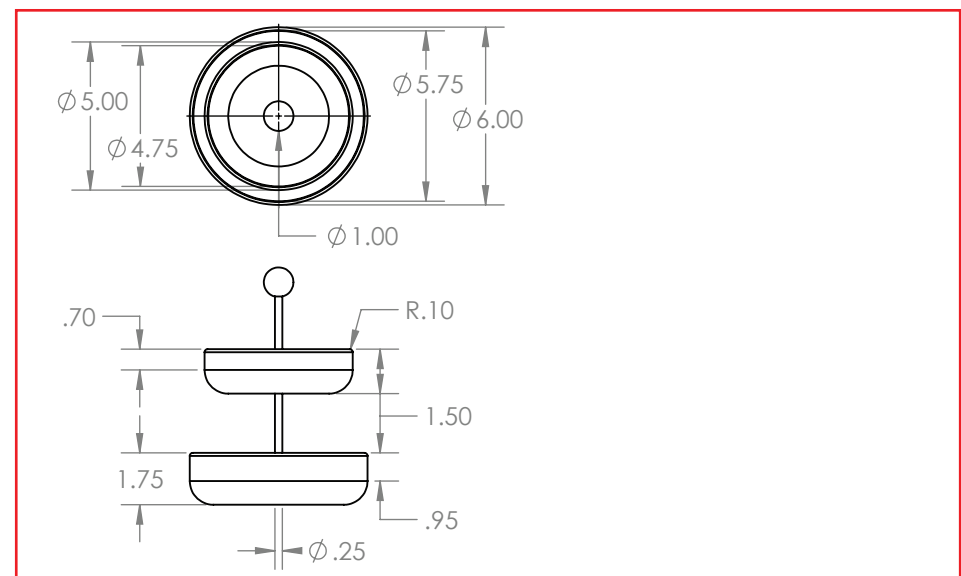

Shades of Winter

Q4 2015 - Client Moodboard

- -
 -
 -
 -
 -
 -
 -
- 874 C Gold 8004 C Champagne 10077 C Silver 875 C Copper 7611 C 14-1309 TCX 5513 C 15-4706 TCX 665 C 666 C

Dimensions

For Reference Only

Product Name: Copper & Mercury Glass 2 Tier Bowls	Product Grouping: Jewelry Plates
Product Development Number: Product Number and Name	Material Suggestion: Mercury Glass & Copper Finish