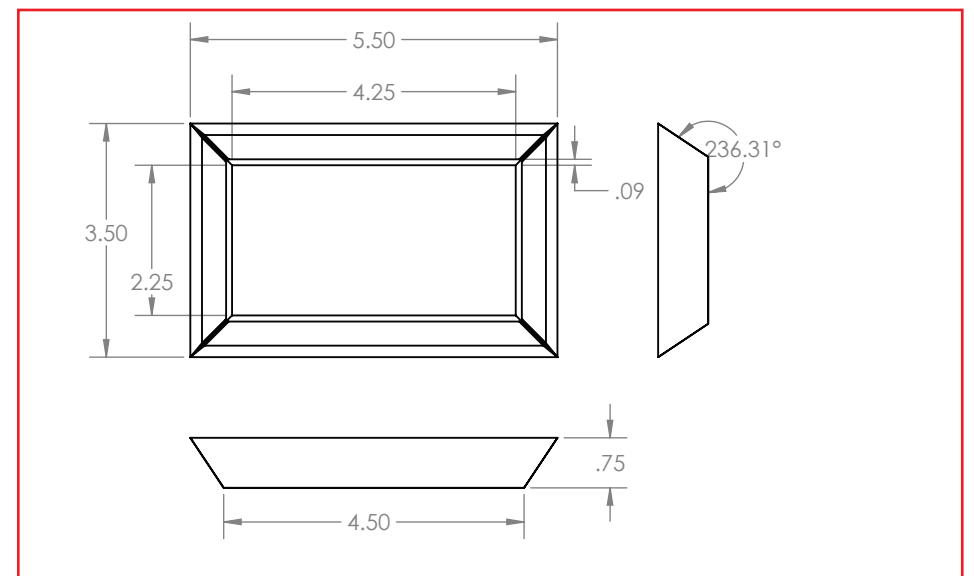

Dimensions

For Reference Only

Product Name: Mirrored Plate	Product Grouping: Jewelry Plates
Product Development Number: Product Number and Name	Material Suggestion: Mirrored Glass, Textured Glass

Dimensions