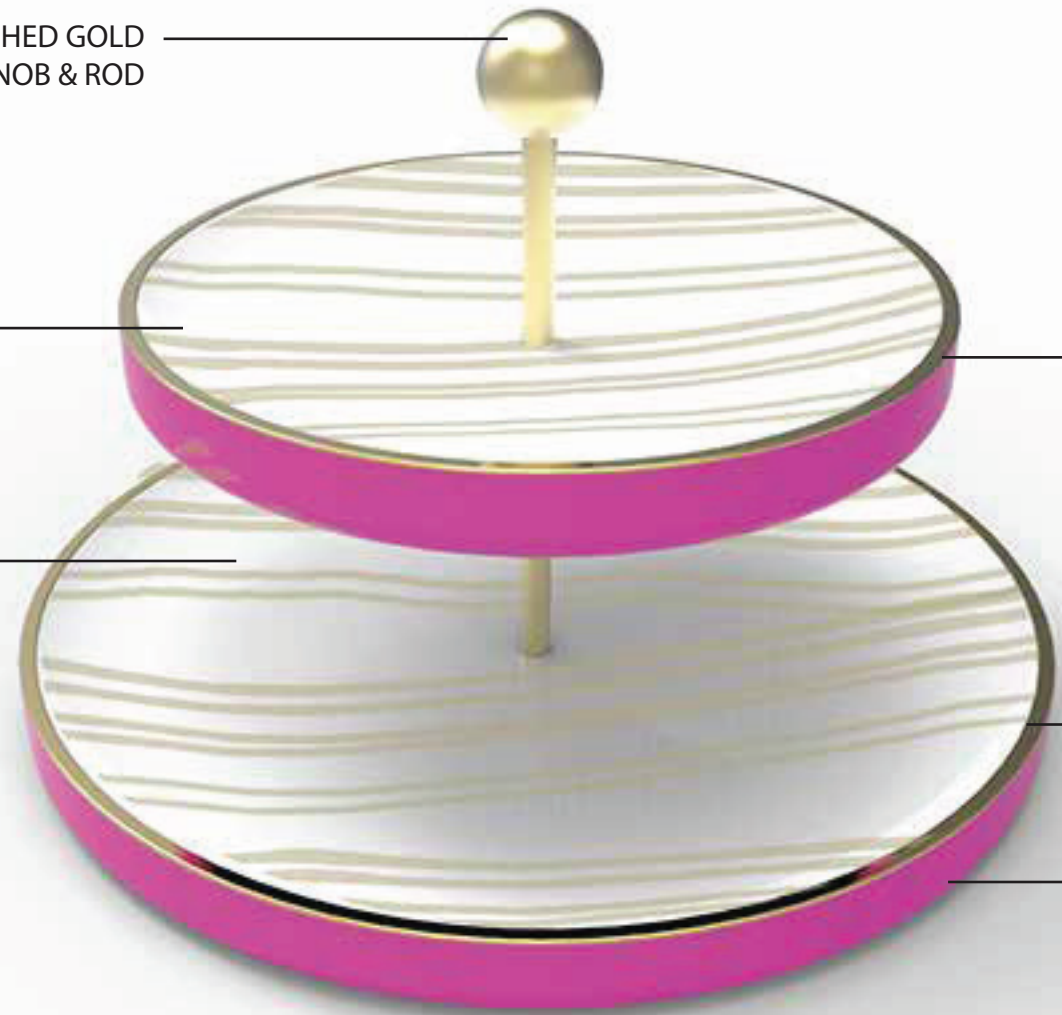

POLISHED GOLD
KNOB & ROD

HAND PAINTED GOLD
STRIPES (IMPERFECT LINES)

WHITE CERAMIC

GOLD RIM

PINK ENAMEL FINISH
(PMS 7424C)

POLISHED GOLD
KNOB & ROD

GOLD RIM

LIGHT TURQUOISE GLAZE

TURQUOISE ENAMEL FINISH
(PMS 326C)