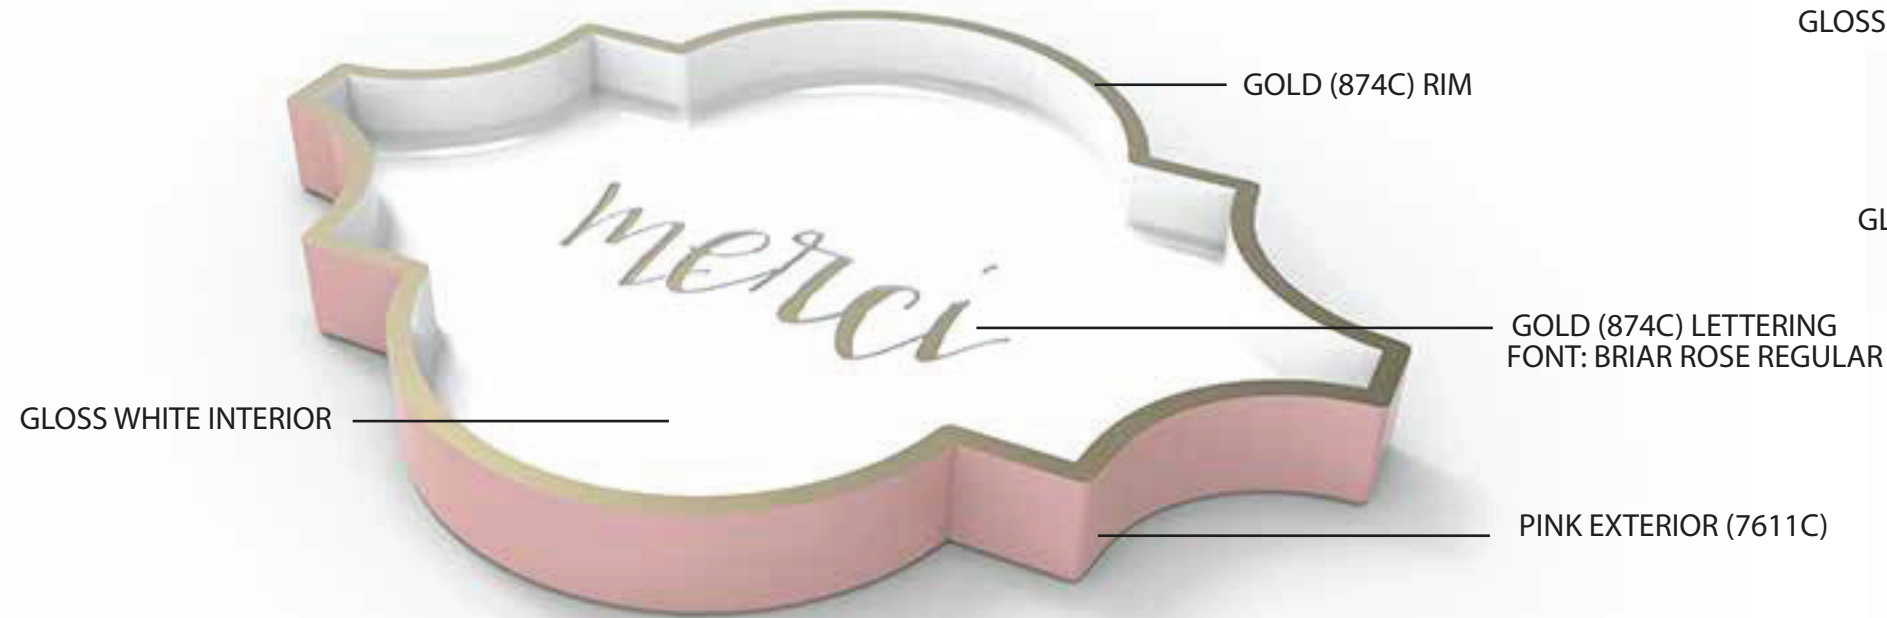

Shades of Winter

Q4 2015 - Client Moodboard

- -
 -
 -
 -
 -
 -
 -
- 874 C Gold 8004 C Champagne 10077 C Silver 875 C Copper 7611 C 14-1309 TCX 5513 C 15-4706 TCX 665 C 666 C

Dimensions

For Reference Only

Product Name: Copper & Mercury Glass 2 Tier Bowls	Product Grouping: Jewelry Plates
Product Development Number: Product Number and Name	Material Suggestion: Mercury Glass & Copper Finish

POLISHED SILVER (10077C)

TEXTURED GLASS
(SMOOTH TOP SURFACE
WITH EMBOSSED PATTERN
ON LOWER SURFACE)

Dimensions

For Reference Only

Product Name: Moroccan Mirrored Plate	Product Grouping: Jewelry Plates
Product Development Number: Product Number and Name	Material Suggestion: Mirrored Glass, Textured Glass

Dimensions

For Reference Only

Product Name: Mirrored Plate	Product Grouping: Jewelry Plates
Product Development Number: Product Number and Name	Material Suggestion: Mirrored Glass, Textured Glass

Dimensions

For Reference Only

merci

Product Name: Merci Plate

Product Grouping: Jewelry Plates

Product Development Number: Product Number and Name

Material Suggestion: Ceramic, Enamel Glaze, Metallic Screen Print