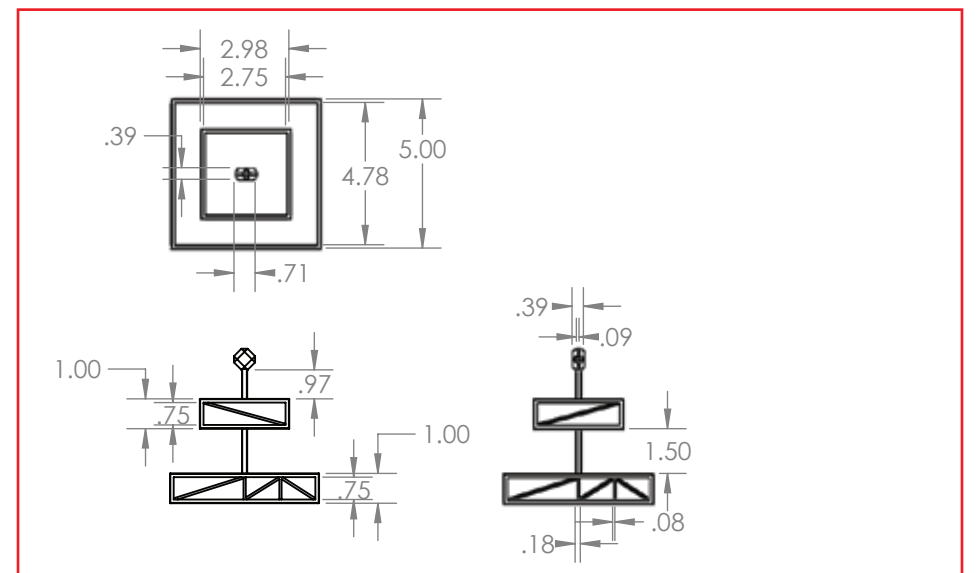

TJX
THE TJX COMPANIES, INC.

Dimensions

For Reference Only

Product Name: 2 Tiered Square Enamel & Gold Plates

Product Grouping: Jewelry Plates

Product Development Number: Product Number and Name

Material Suggestion: Metal & Enamel