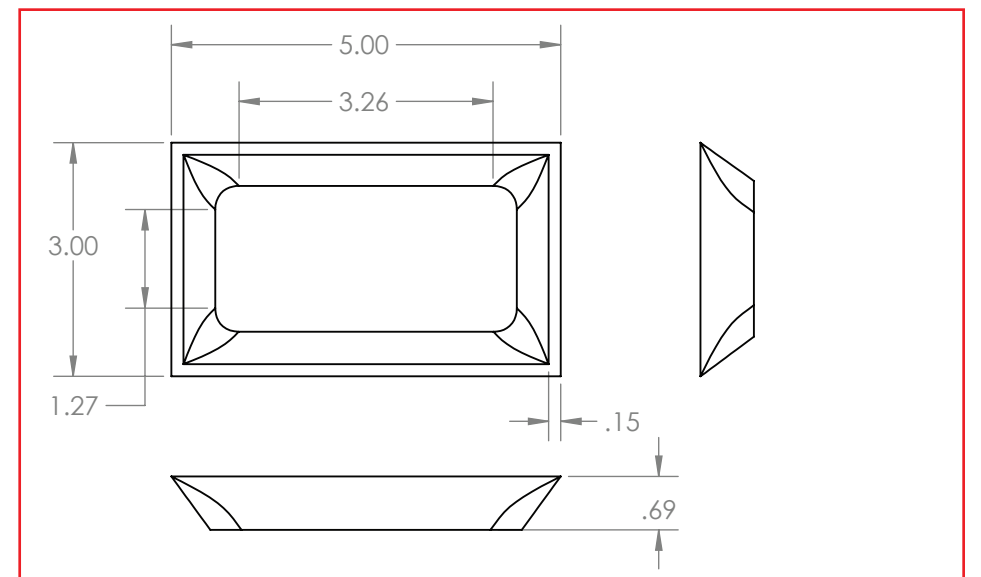

Product Grouping: Jewelry Plates

Product Development Number: Product Number and Name

Material Suggestion: Ceramic, Metal, Screen Printing

Dimensions

For Reference Only

Product Name: 2 Tiered Jewelry Bowls	Product Grouping: Jewelry Plates
Product Development Number: Product Number and Name	Material Suggestion: Ceramic, Metal, Screen Printing, Geodes

Dimensions

For Reference Only

Product Name: Moon & Back Plate	Product Grouping: Jewelry Plates
Product Development Number: Product Number and Name	Material Suggestion: Metal, Enamel, Screen Printing

Dimensions