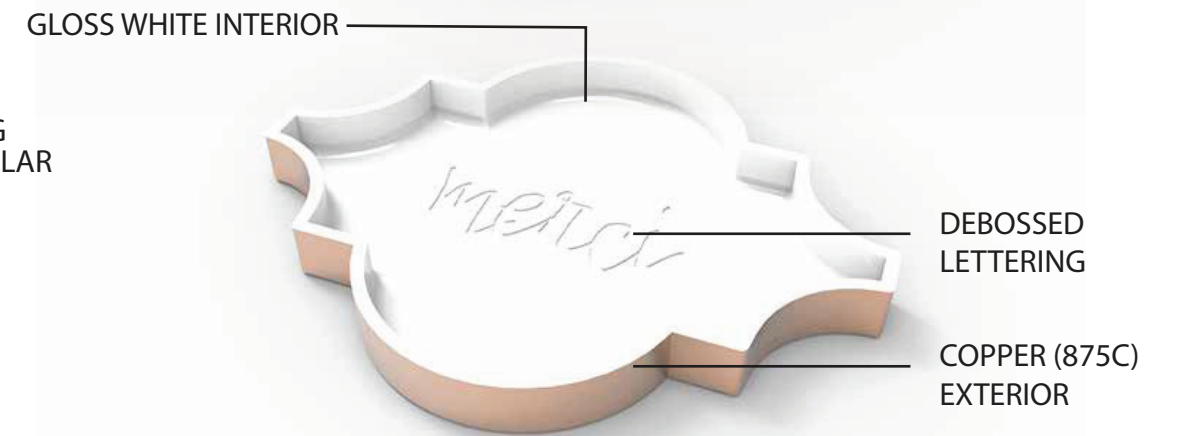

Dimensions

For Reference Only

merci

Product Name: Merci Plate

Product Grouping: Jewelry Plates

Product Development Number: Product Number and Name

Material Suggestion: Ceramic, Enamel Glaze, Metallic Screen Print