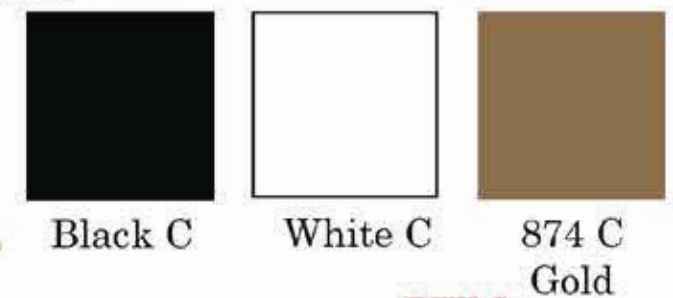

Black, White & Gold

Q4 2015 - Client Moodboard

Black C

White C

874 C
Gold

Dimensions

For Reference Only

Product Name: 3 Tiered Patterned Jewelry Plates