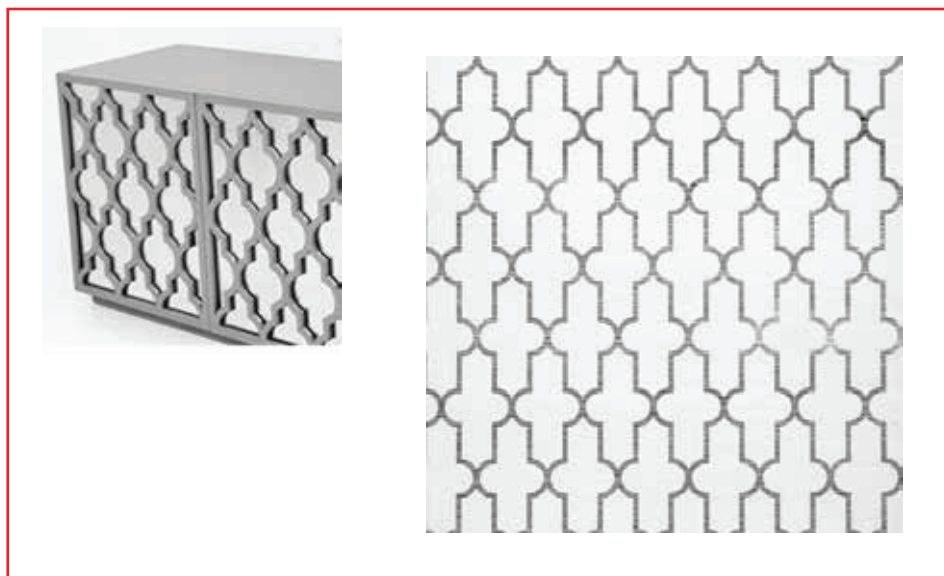

POLISHED SILVER (10077C)

TEXTURED GLASS
(SMOOTH TOP SURFACE
WITH EMBOSSED PATTERN
ON LOWER SURFACE)

Dimensions

For Reference Only

Product Name: Moroccan Mirrored Plate	Product Grouping: Jewelry Plates
Product Development Number: Product Number and Name	Material Suggestion: Mirrored Glass, Textured Glass