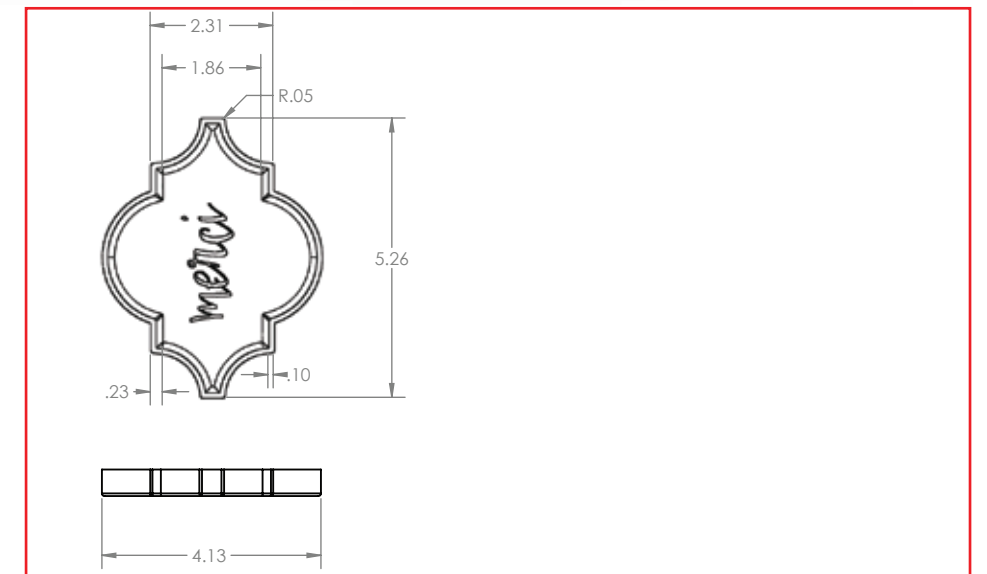

Dimensions

For Reference Only

Product Name: Mirrored Plate	Product Grouping: Jewelry Plates
Product Development Number: Product Number and Name	Material Suggestion: Mirrored Glass, Textured Glass

Dimensions