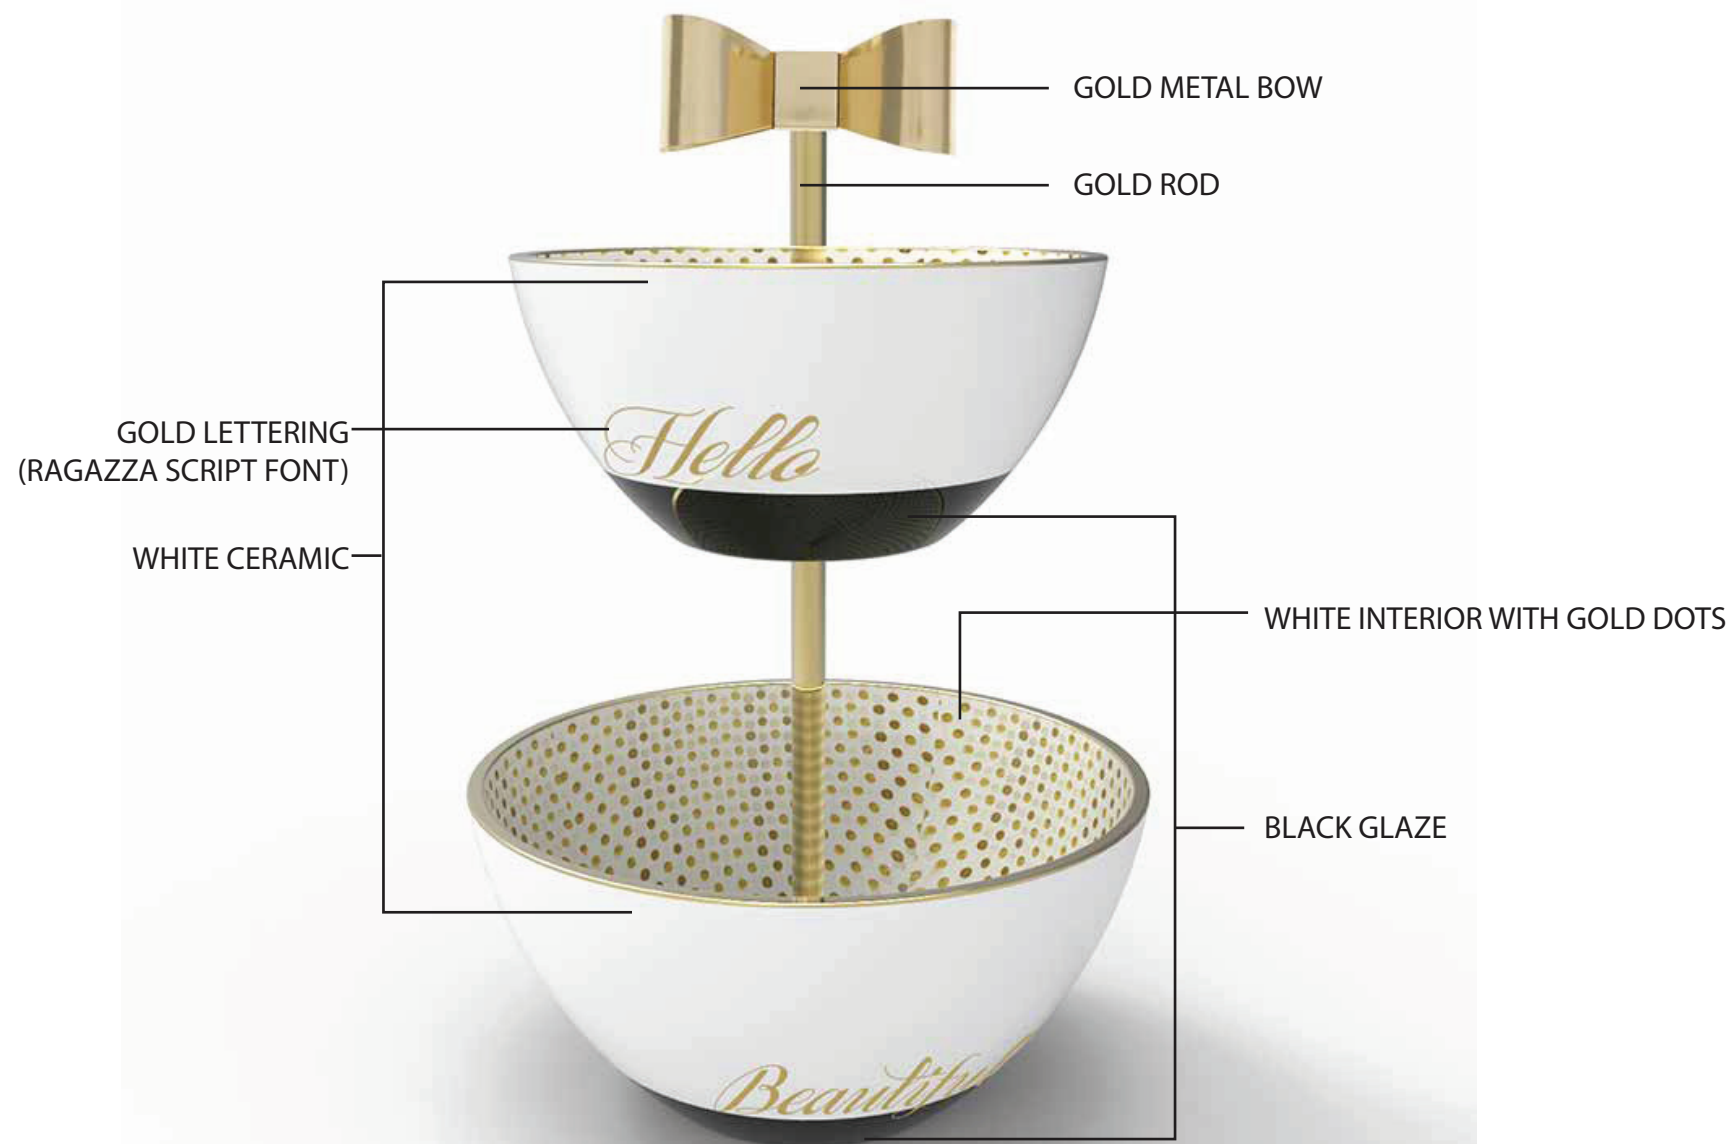

Black, White & Gold

Q4 2015 - Client Moodboard

Black C

White C

874 C
Gold

Dimensions

For Reference Only

Product Name: 3 Tiered Patterned Jewelry Plates

Product Grouping: Jewelry Plates

Product Development Number: Product Number and Name

Material Suggestion: Ceramic, Metal, Screen Printing

Dimensions

For Reference Only

Product Name: 2 Tiered Jewelry Bowls	Product Grouping: Jewelry Plates
Product Development Number: Product Number and Name	Material Suggestion: Ceramic, Metal, Screen Printing, Geodes

Dimensions

For Reference Only

Product Name: Moon & Back Plate	Product Grouping: Jewelry Plates
Product Development Number: Product Number and Name	Material Suggestion: Metal, Enamel, Screen Printing

Dimensions

POLISHED SILVER (10077C)

TEXTURED GLASS
(SMOOTH TOP SURFACE
WITH EMBOSSED PATTERN
ON LOWER SURFACE)

Dimensions

For Reference Only

Product Name: Moroccan Mirrored Plate	Product Grouping: Jewelry Plates
Product Development Number: Product Number and Name	Material Suggestion: Mirrored Glass, Textured Glass