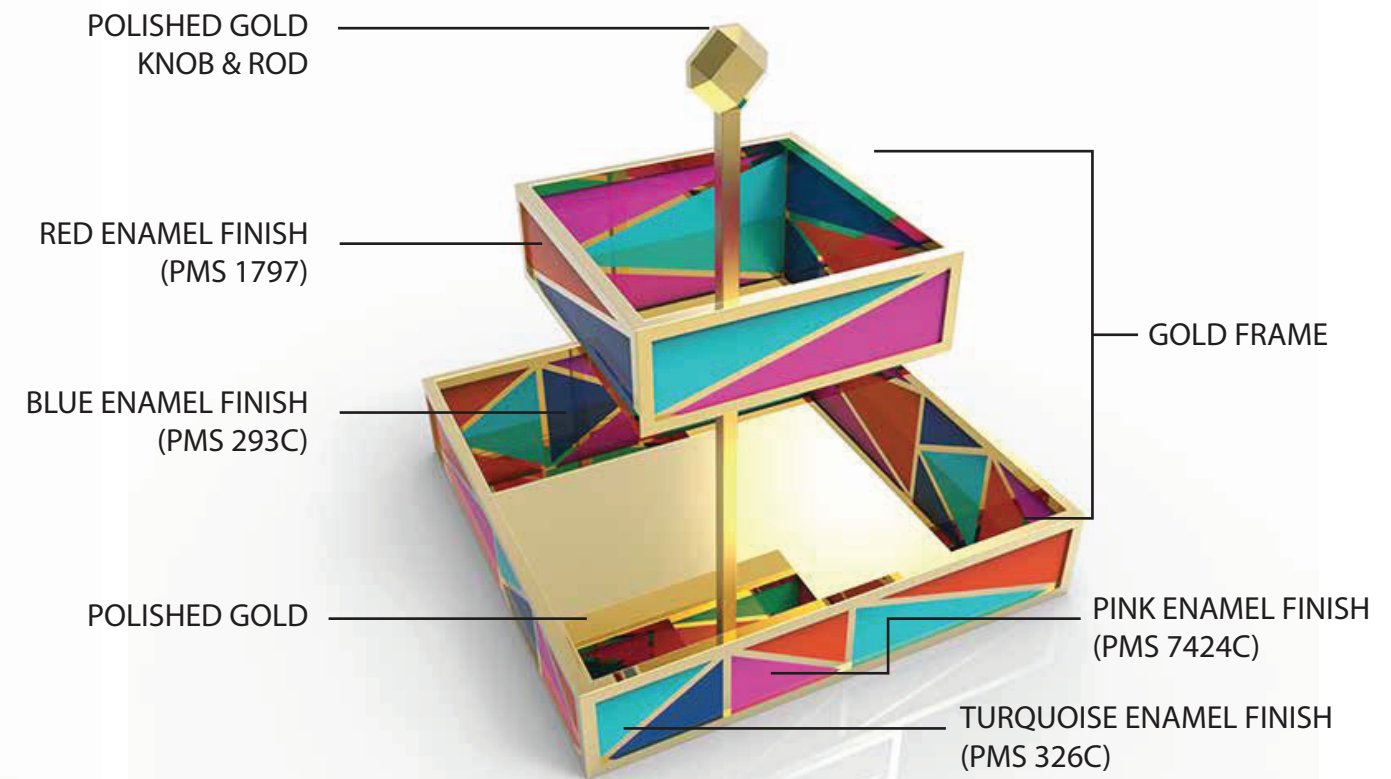

For Reference Only

Product Name: T Bar & Tray	Product Grouping: Jewelry Plates
Product Development Number: Product Number and Name	Material Suggestion: Metal, Enamel, Screen Printing

Color Board

Q4 2015 - Client Moodboard

TJX
THE TJX COMPANIES, INC.

Dimensions

For Reference Only

Product Name: 2 Tiered Square Enamel & Gold Plates

Product Grouping: Jewelry Plates

Product Development Number: Product Number and Name

Material Suggestion: Metal & Enamel

Dimensions

For Reference Only

Product Name: 2 Tiered Enamel & Gold Plates	Product Grouping: Jewelry Plates
Product Development Number: Product Number and Name	Material Suggestion: Metal & Enamel

HAND PAINTED GOLD STRIPES (IMPERFECT LINES)