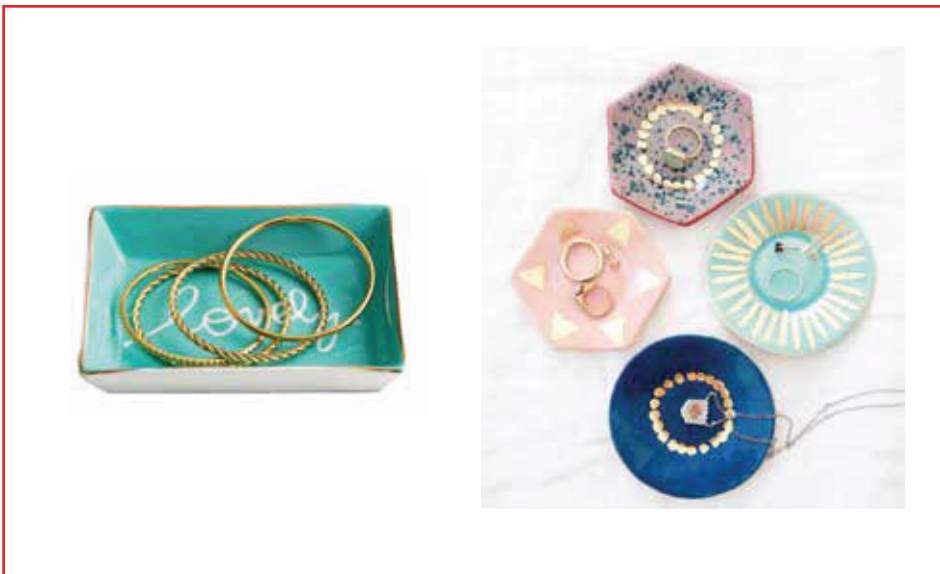

TURQUOISE ENAMEL FINISH
(PMS 326C)

Dimensions

For Reference Only

Product Name: 2 Tiered Square Enamel & Gold Plates	Product Grouping: Jewelry Plates
Product Development Number: Product Number and Name	Material Suggestion: Ceramic, Metal & Enamel