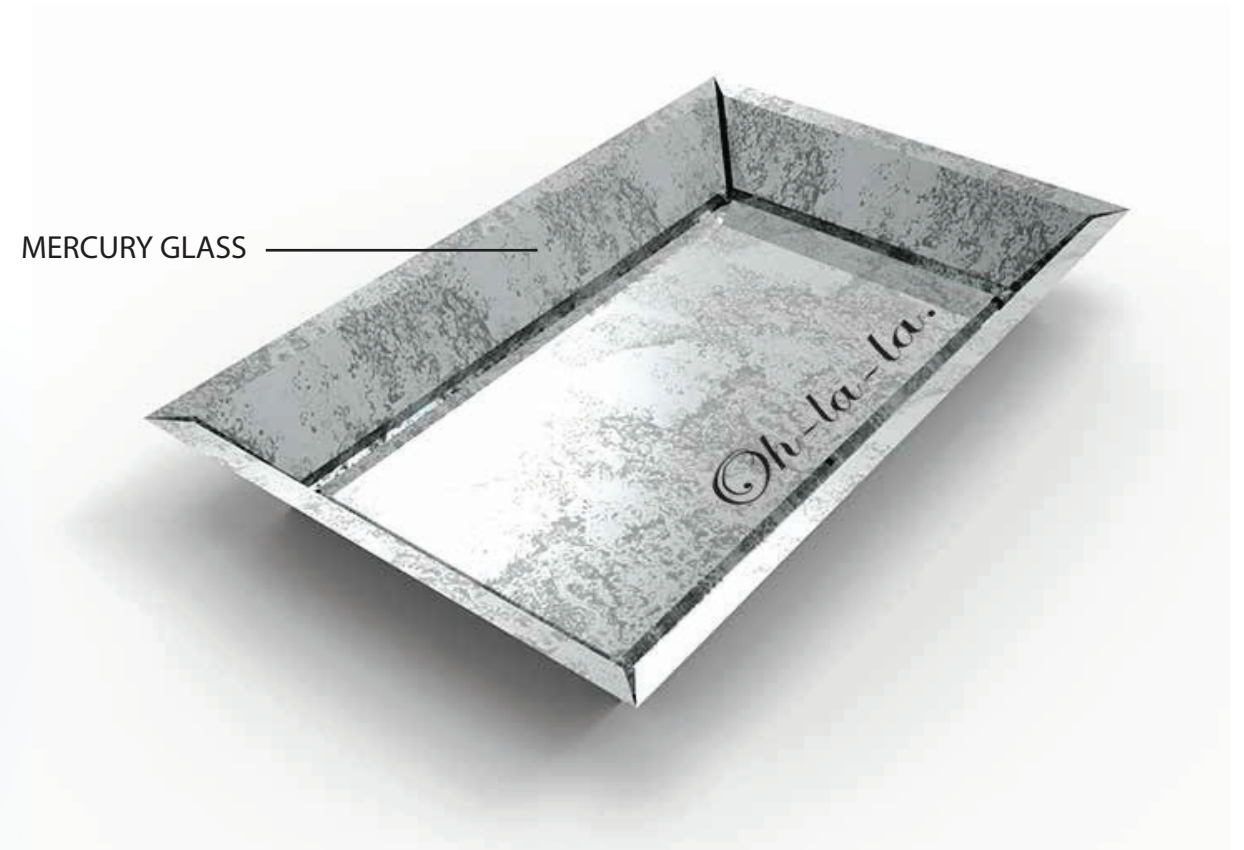

POLISHED SILVER (10077C)

TEXTURED GLASS
(SMOOTH TOP SURFACE
WITH EMBOSSED PATTERN
ON LOWER SURFACE)

Dimensions

For Reference Only

Product Name: Moroccan Mirrored Plate	Product Grouping: Jewelry Plates
Product Development Number: Product Number and Name	Material Suggestion: Mirrored Glass, Textured Glass

Dimensions

For Reference Only

Product Name: Mirrored Plate	Product Grouping: Jewelry Plates
Product Development Number: Product Number and Name	Material Suggestion: Mirrored Glass, Textured Glass

Dimensions