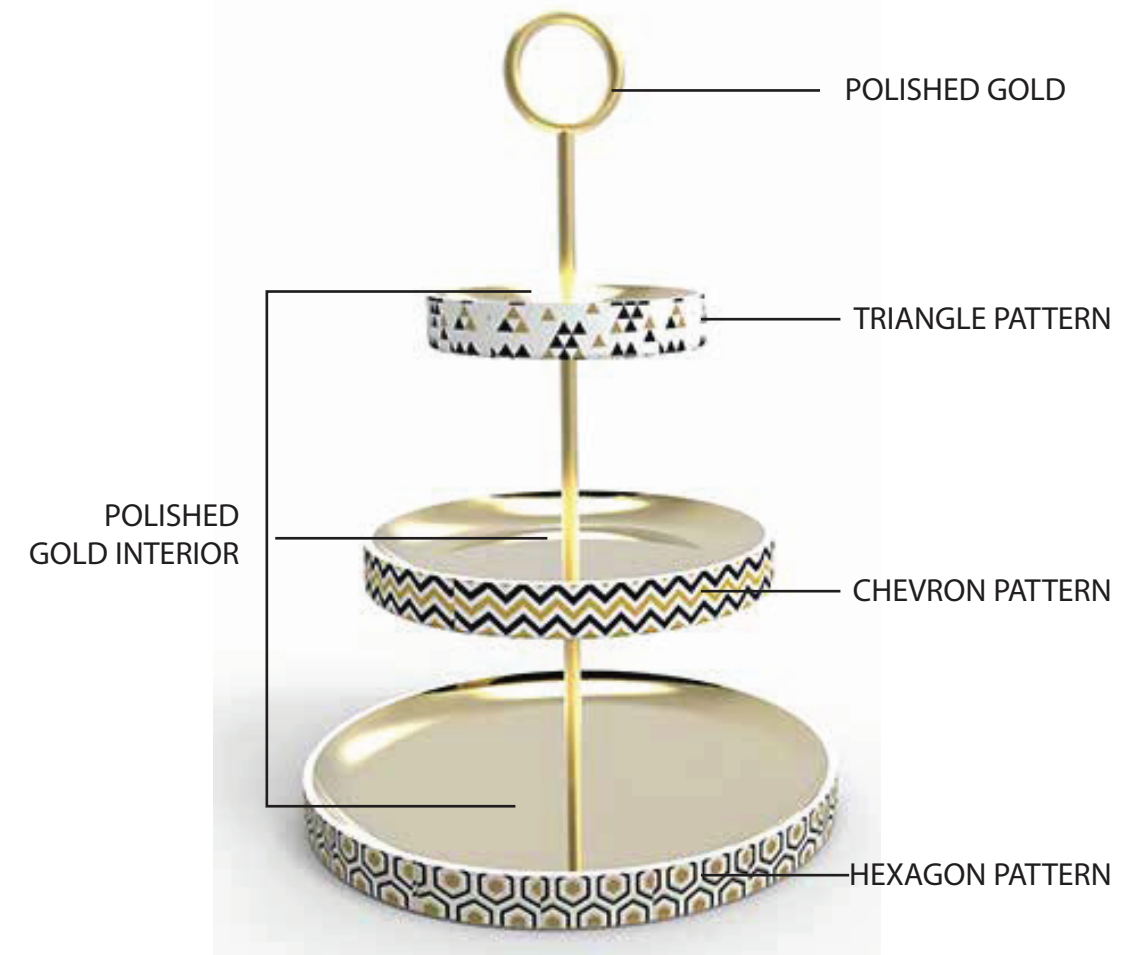

Black, White & Gold

Q4 2015 - Client Moodboard

Black C

White C

874 C
Gold

Dimensions

For Reference Only

Product Name: 3 Tiered Patterned Jewelry Plates

Product Grouping: Jewelry Plates

Product Development Number: Product Number and Name

Material Suggestion: Ceramic, Metal, Screen Printing

Dimensions

For Reference Only

Product Name: 2 Tiered Jewelry Bowls	Product Grouping: Jewelry Plates
Product Development Number: Product Number and Name	Material Suggestion: Ceramic, Metal, Screen Printing, Geodes

Dimensions

For Reference Only

Product Name: Moon & Back Plate	Product Grouping: Jewelry Plates
Product Development Number: Product Number and Name	Material Suggestion: Metal, Enamel, Screen Printing

Dimensions

POLISHED SILVER (10077C)

TEXTURED GLASS
(SMOOTH TOP SURFACE
WITH EMBOSSED PATTERN
ON LOWER SURFACE)

Dimensions

For Reference Only

Product Name: Moroccan Mirrored Plate	Product Grouping: Jewelry Plates
Product Development Number: Product Number and Name	Material Suggestion: Mirrored Glass, Textured Glass