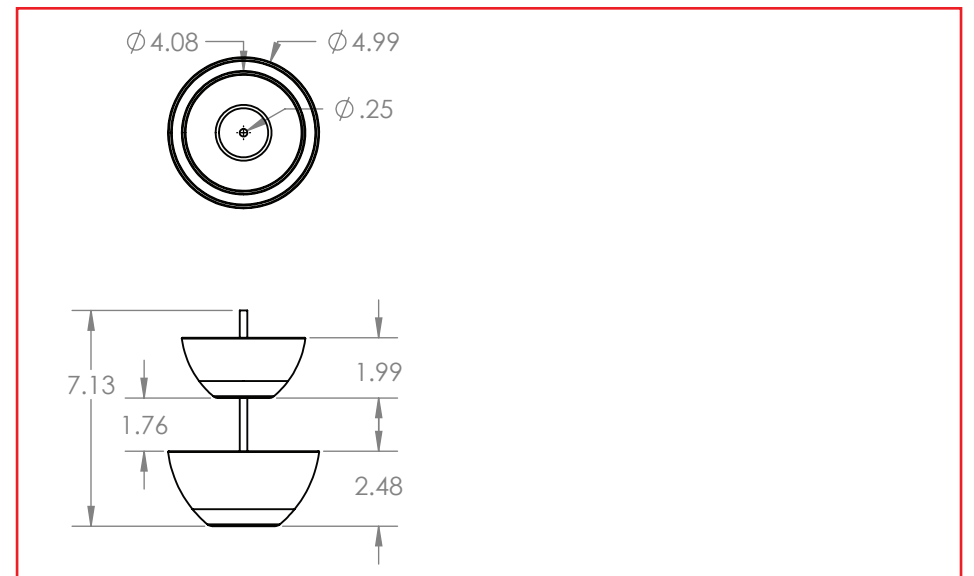

Product Grouping: Jewelry Plates

Product Development Number: Product Number and Name

Material Suggestion: Ceramic, Metal, Screen Printing

Dimensions

For Reference Only

Product Name: 2 Tiered Jewelry Bowls	Product Grouping: Jewelry Plates
Product Development Number: Product Number and Name	Material Suggestion: Ceramic, Metal, Screen Printing, Geodes