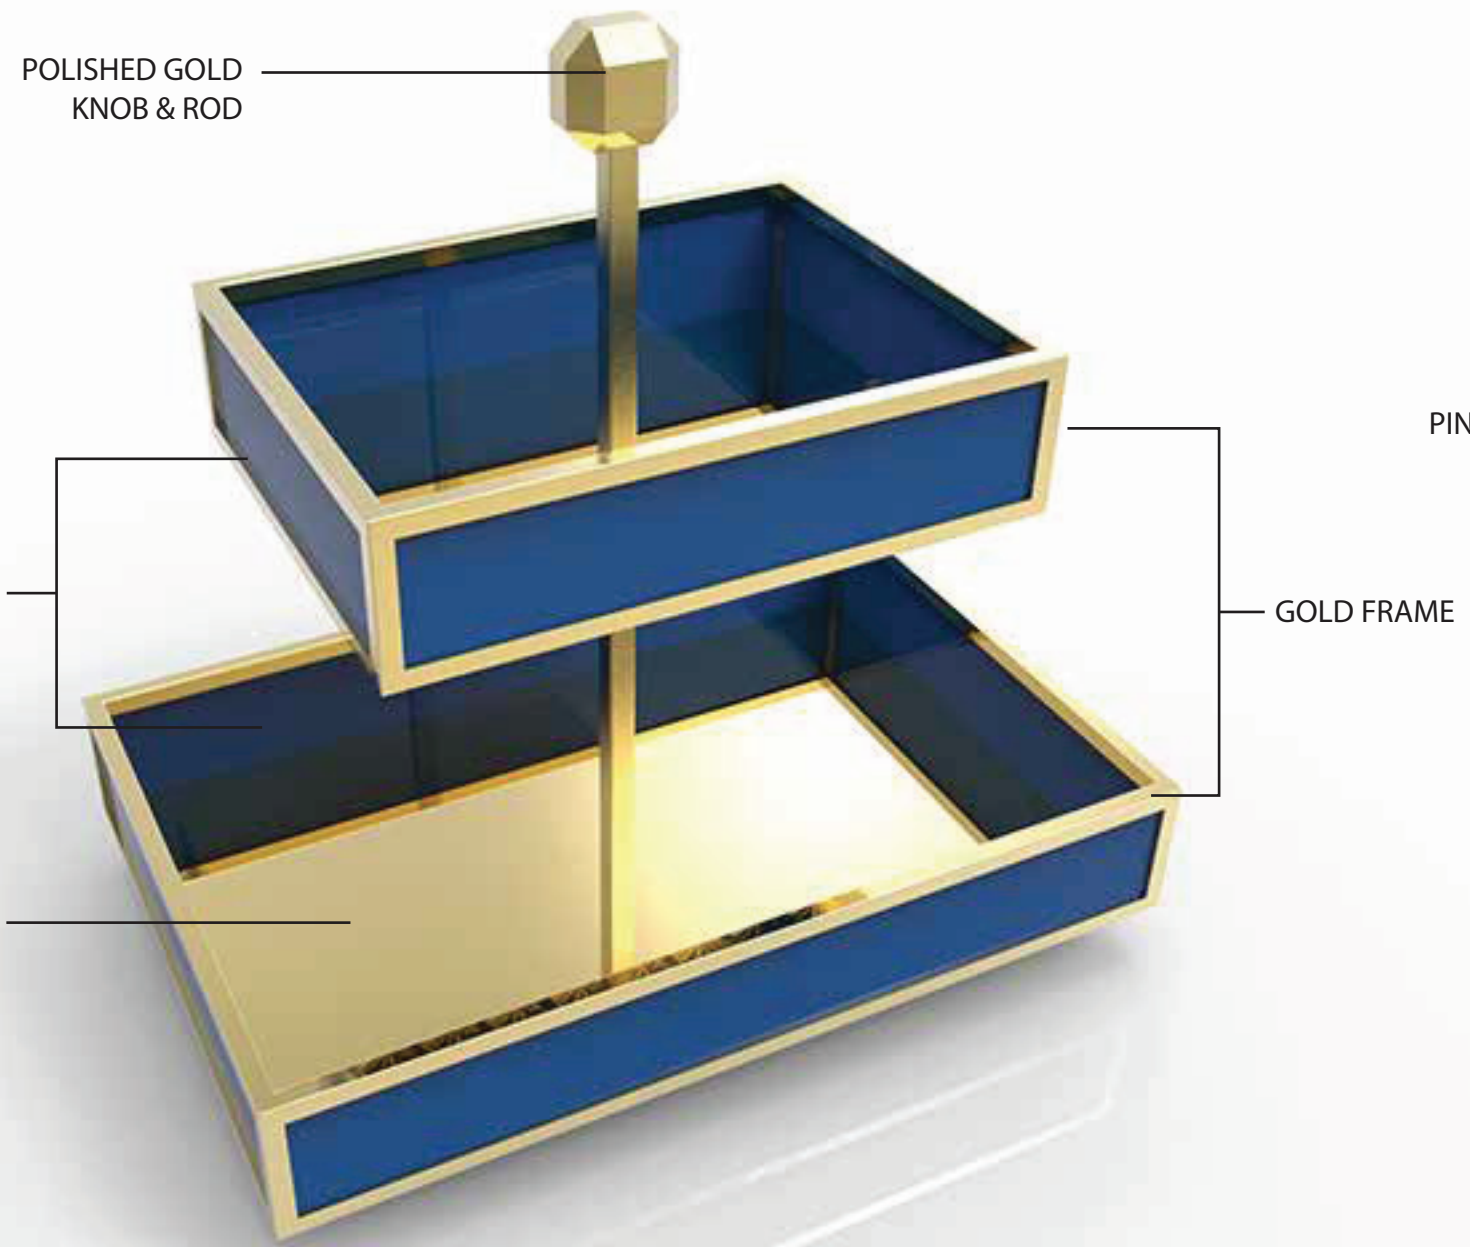

TJX
THE TJX COMPANIES, INC.

Dimensions

For Reference Only

Product Name: 2 Tiered Square Enamel & Gold Plates

Product Grouping: Jewelry Plates

Product Development Number: Product Number and Name

Material Suggestion: Metal & Enamel

Dimensions

For Reference Only

Product Name: 2 Tiered Enamel & Gold Plates	Product Grouping: Jewelry Plates
Product Development Number: Product Number and Name	Material Suggestion: Metal & Enamel

HAND PAINTED GOLD STRIPES (IMPERFECT LINES)