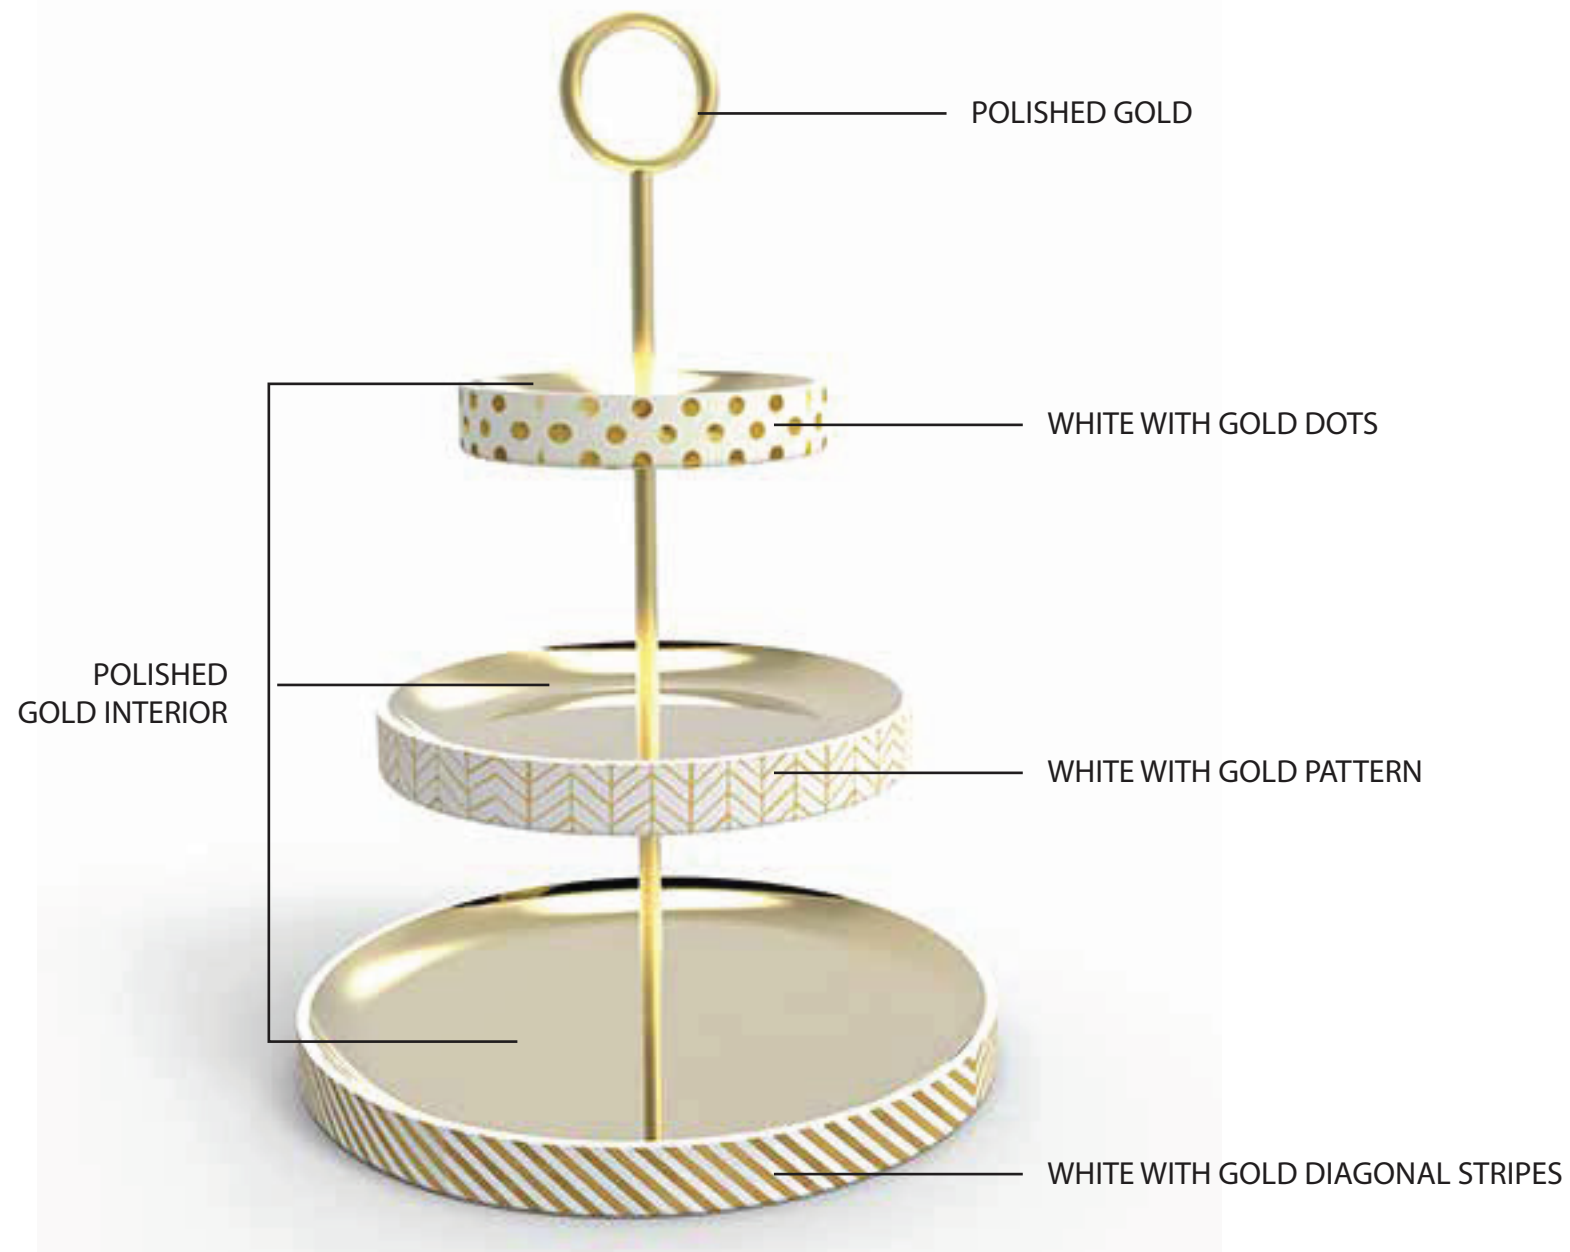

Black, White & Gold

Q4 2015 - Client Moodboard

Black C

White C

874 C
Gold

Dimensions

For Reference Only

Product Name: 3 Tiered Patterned Jewelry Plates

Product Grouping: Jewelry Plates

Product Development Number: Product Number and Name

Material Suggestion: Ceramic, Metal, Screen Printing

Dimensions

For Reference Only

Product Name: 2 Tiered Jewelry Bowls	Product Grouping: Jewelry Plates
Product Development Number: Product Number and Name	Material Suggestion: Ceramic, Metal, Screen Printing, Geodes

Dimensions

For Reference Only

Product Name: 2 Tiered Enamel & Gold Plates	Product Grouping: Jewelry Plates
Product Development Number: Product Number and Name	Material Suggestion: Metal & Enamel

HAND PAINTED GOLD STRIPES (IMPERFECT LINES)

POLISHED SILVER (10077C)

TEXTURED GLASS
(SMOOTH TOP SURFACE
WITH EMBOSSED PATTERN
ON LOWER SURFACE)

Dimensions

For Reference Only

Product Name: Moroccan Mirrored Plate	Product Grouping: Jewelry Plates
Product Development Number: Product Number and Name	Material Suggestion: Mirrored Glass, Textured Glass