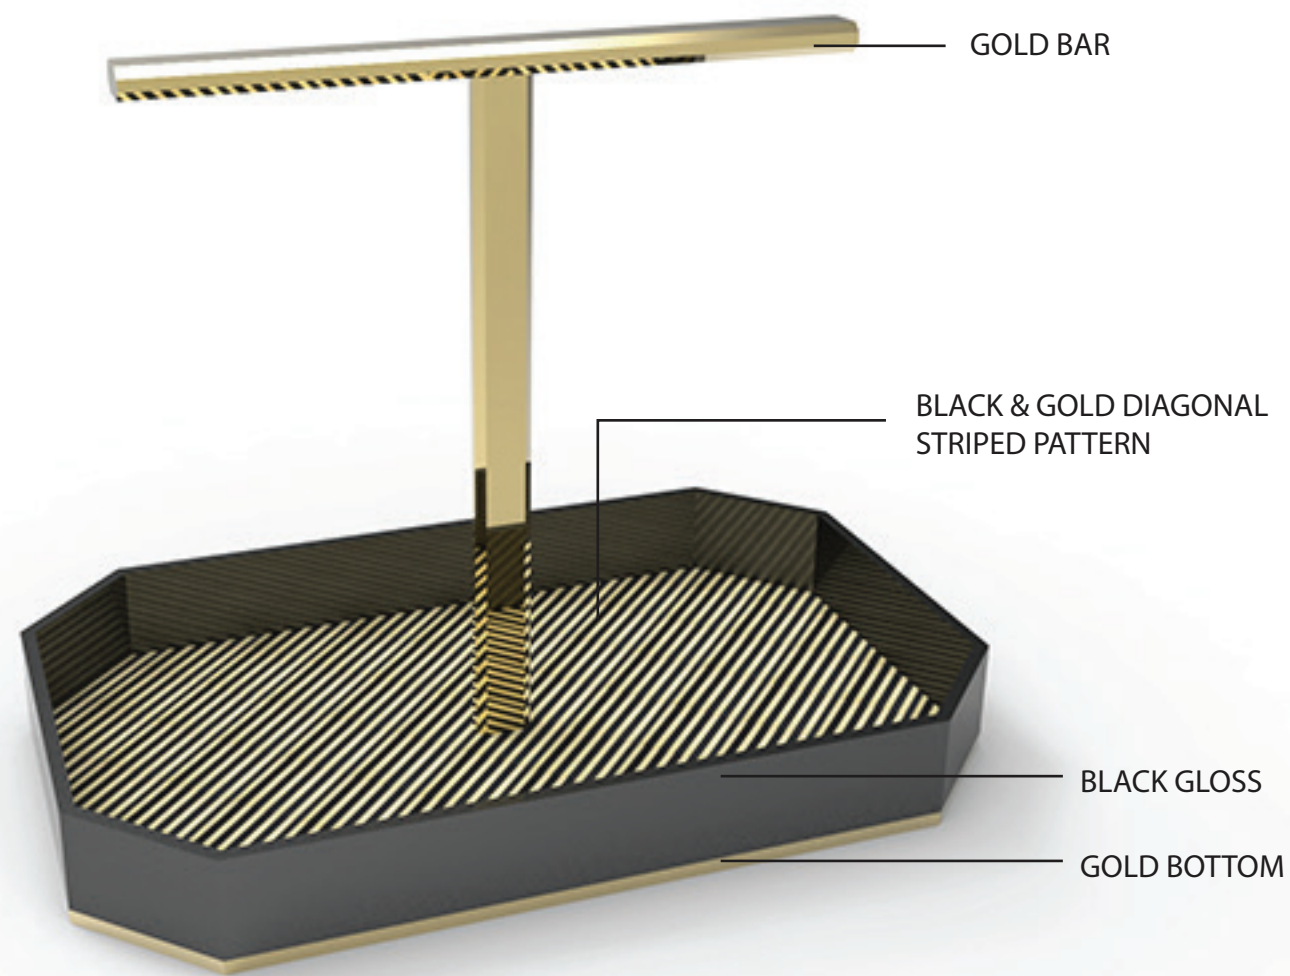

Product Grouping: Jewelry Plates

Product Development Number: Product Number and Name

Material Suggestion: Ceramic, Metal, Screen Printing

Dimensions

For Reference Only

Product Name: 2 Tiered Jewelry Bowls	Product Grouping: Jewelry Plates
Product Development Number: Product Number and Name	Material Suggestion: Ceramic, Metal, Screen Printing, Geodes

Dimensions

For Reference Only

Product Name: Moon & Back Plate	Product Grouping: Jewelry Plates
Product Development Number: Product Number and Name	Material Suggestion: Metal, Enamel, Screen Printing

Dimensions

For Reference Only

Product Name: Sun, Moon & Stars Plate	Product Grouping: Jewelry Plates
Product Development Number: Product Number and Name	Material Suggestion: Metal, Enamel, Screen Printing

Dimensions

POLISHED SILVER (10077C)

TEXTURED GLASS
(SMOOTH TOP SURFACE
WITH EMBOSSED PATTERN
ON LOWER SURFACE)

Dimensions

For Reference Only

Product Name: Moroccan Mirrored Plate	Product Grouping: Jewelry Plates
Product Development Number: Product Number and Name	Material Suggestion: Mirrored Glass, Textured Glass