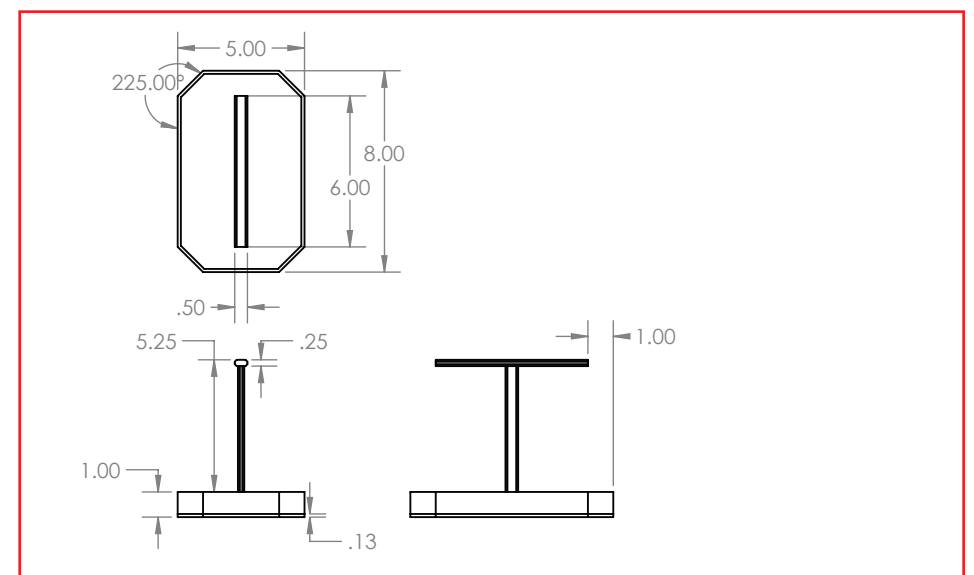

Dimensions