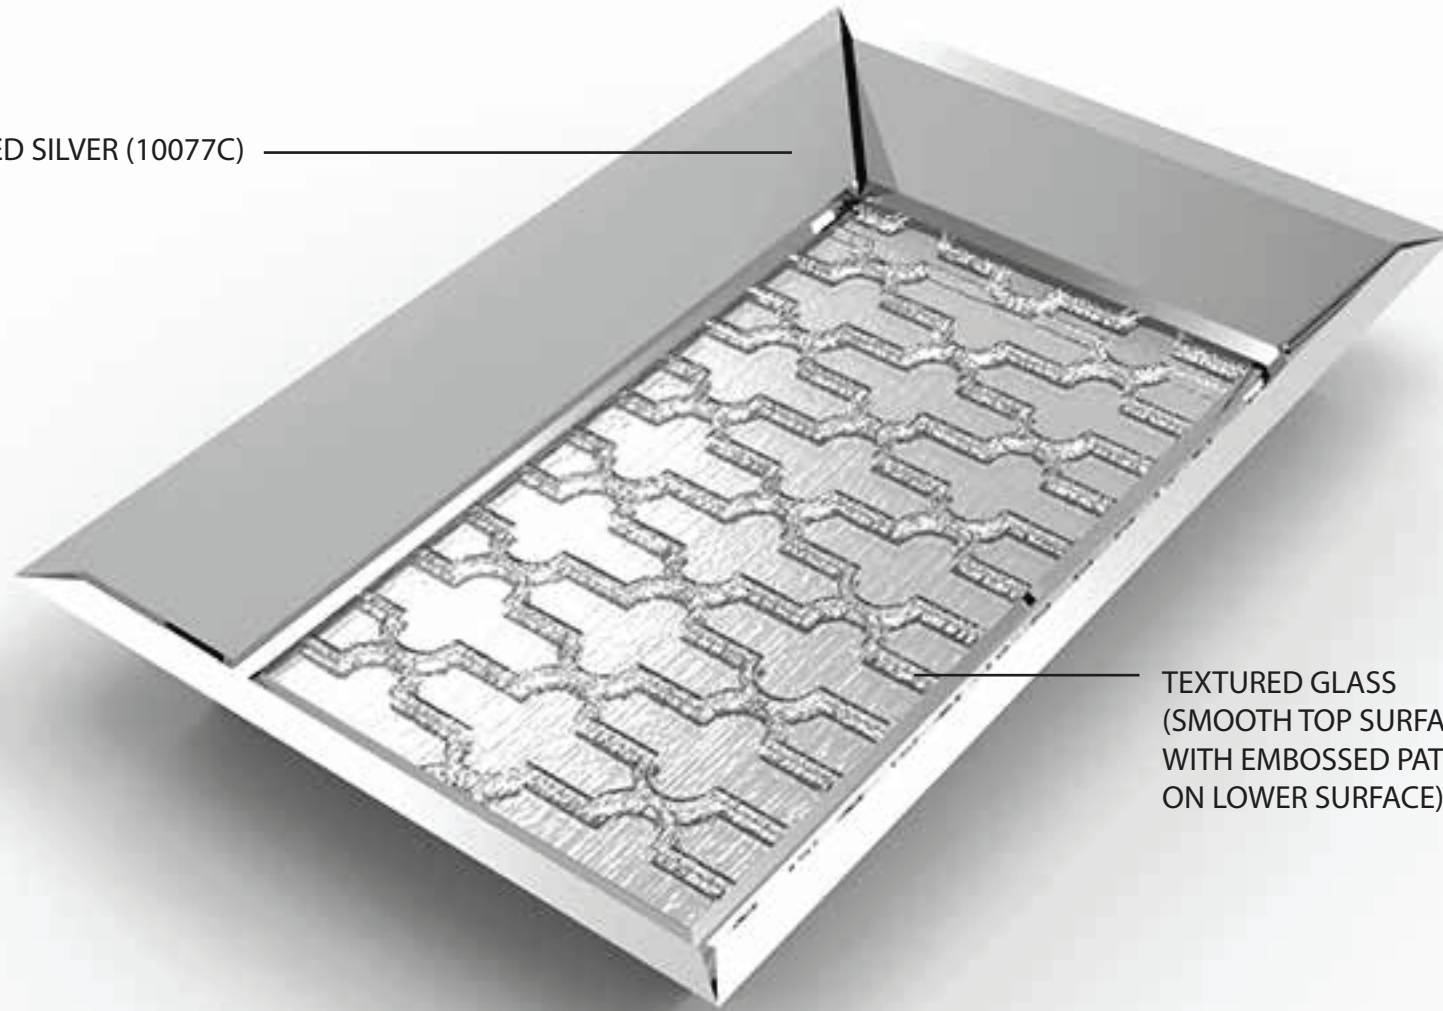

TURQUOISE ENAMEL FINISH
(PMS 326C)

Dimensions

For Reference Only

Product Name: 2 Tiered Square Enamel & Gold Plates	Product Grouping: Jewelry Plates
Product Development Number: Product Number and Name	Material Suggestion: Ceramic, Metal & Enamel

Shades of Winter

Q4 2015 - Client Moodboard

- -
 -
 -
 -
 -
 -
 -
- 874 C Gold 8004 C Champagne 10077 C Silver 875 C Copper 7611 C 14-1309 TCX 5513 C 15-4706 TCX 665 C 666 C

Dimensions

For Reference Only

Product Name: Copper & Mercury Glass 2 Tier Bowls	Product Grouping: Jewelry Plates
Product Development Number: Product Number and Name	Material Suggestion: Mercury Glass & Copper Finish

POLISHED SILVER (10077C)

TEXTURED GLASS
(SMOOTH TOP SURFACE
WITH EMBOSSED PATTERN
ON LOWER SURFACE)

Dimensions

For Reference Only

Product Name: Moroccan Mirrored Plate	Product Grouping: Jewelry Plates
Product Development Number: Product Number and Name	Material Suggestion: Mirrored Glass, Textured Glass

Dimensions

For Reference Only

Product Name: Mirrored Plate	Product Grouping: Jewelry Plates
Product Development Number: Product Number and Name	Material Suggestion: Mirrored Glass, Textured Glass

Dimensions