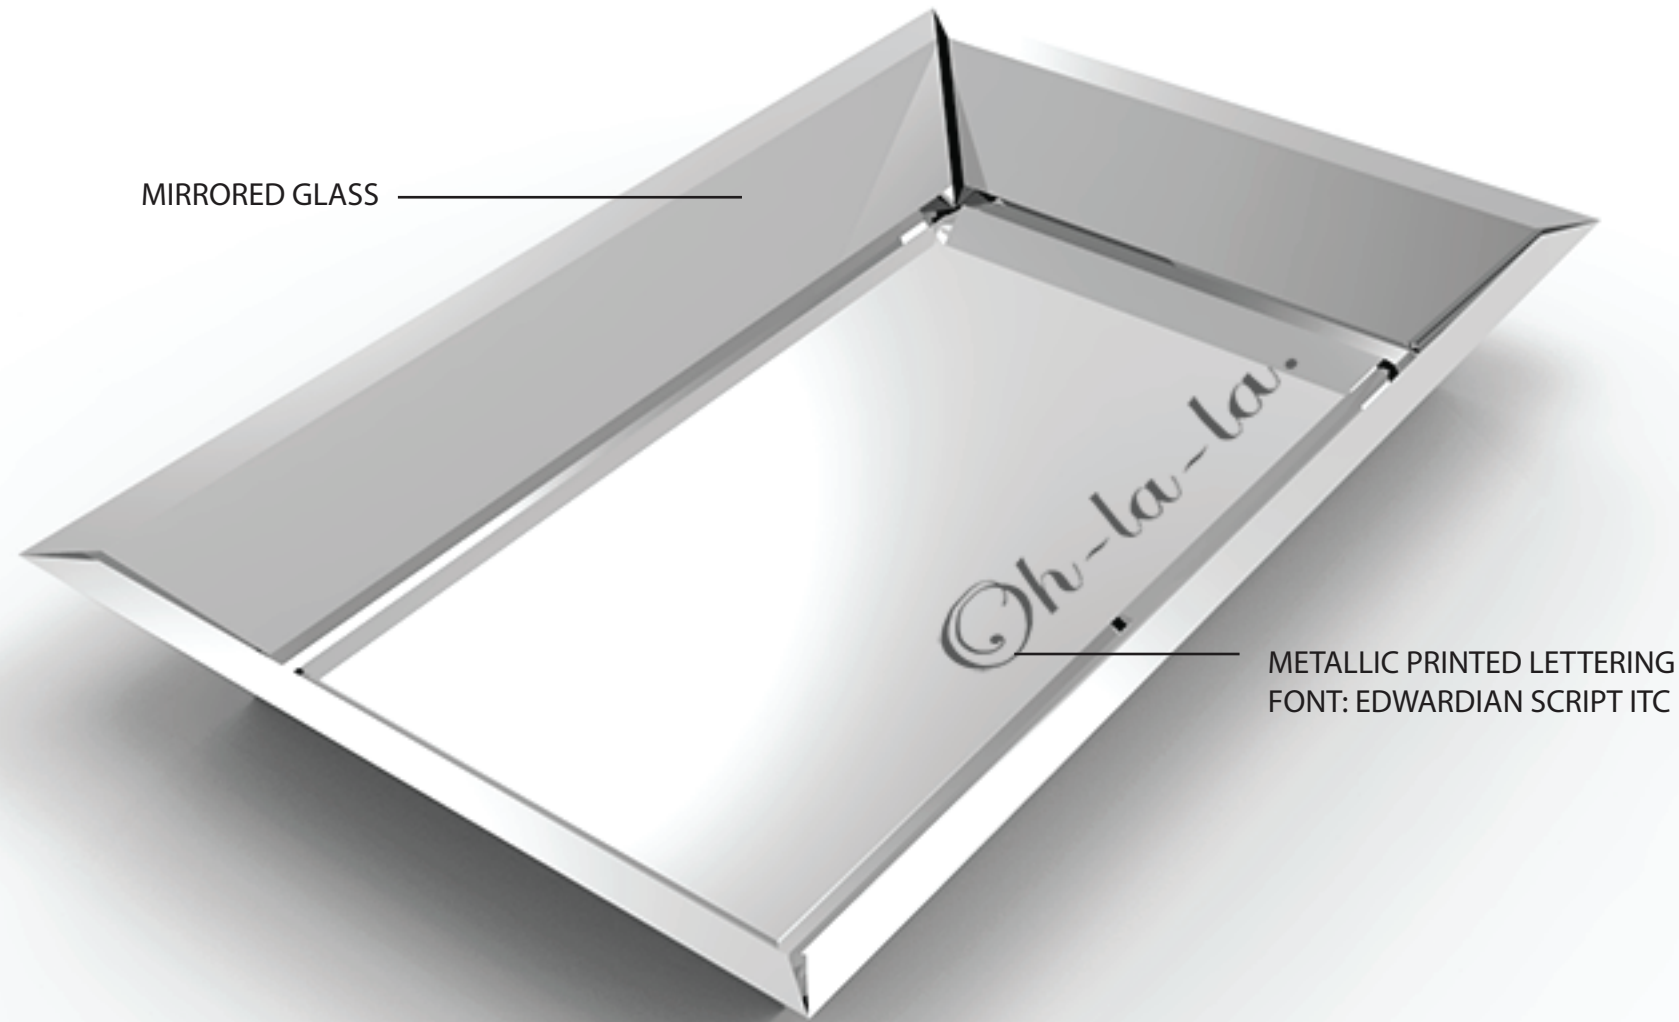

POLISHED SILVER (10077C)

TEXTURED GLASS
(SMOOTH TOP SURFACE
WITH EMBOSSED PATTERN
ON LOWER SURFACE)

Dimensions

For Reference Only

Product Name: Moroccan Mirrored Plate	Product Grouping: Jewelry Plates
Product Development Number: Product Number and Name	Material Suggestion: Mirrored Glass, Textured Glass

Dimensions

For Reference Only

Product Name: Mirrored Plate	Product Grouping: Jewelry Plates
Product Development Number: Product Number and Name	Material Suggestion: Mirrored Glass, Textured Glass

Dimensions